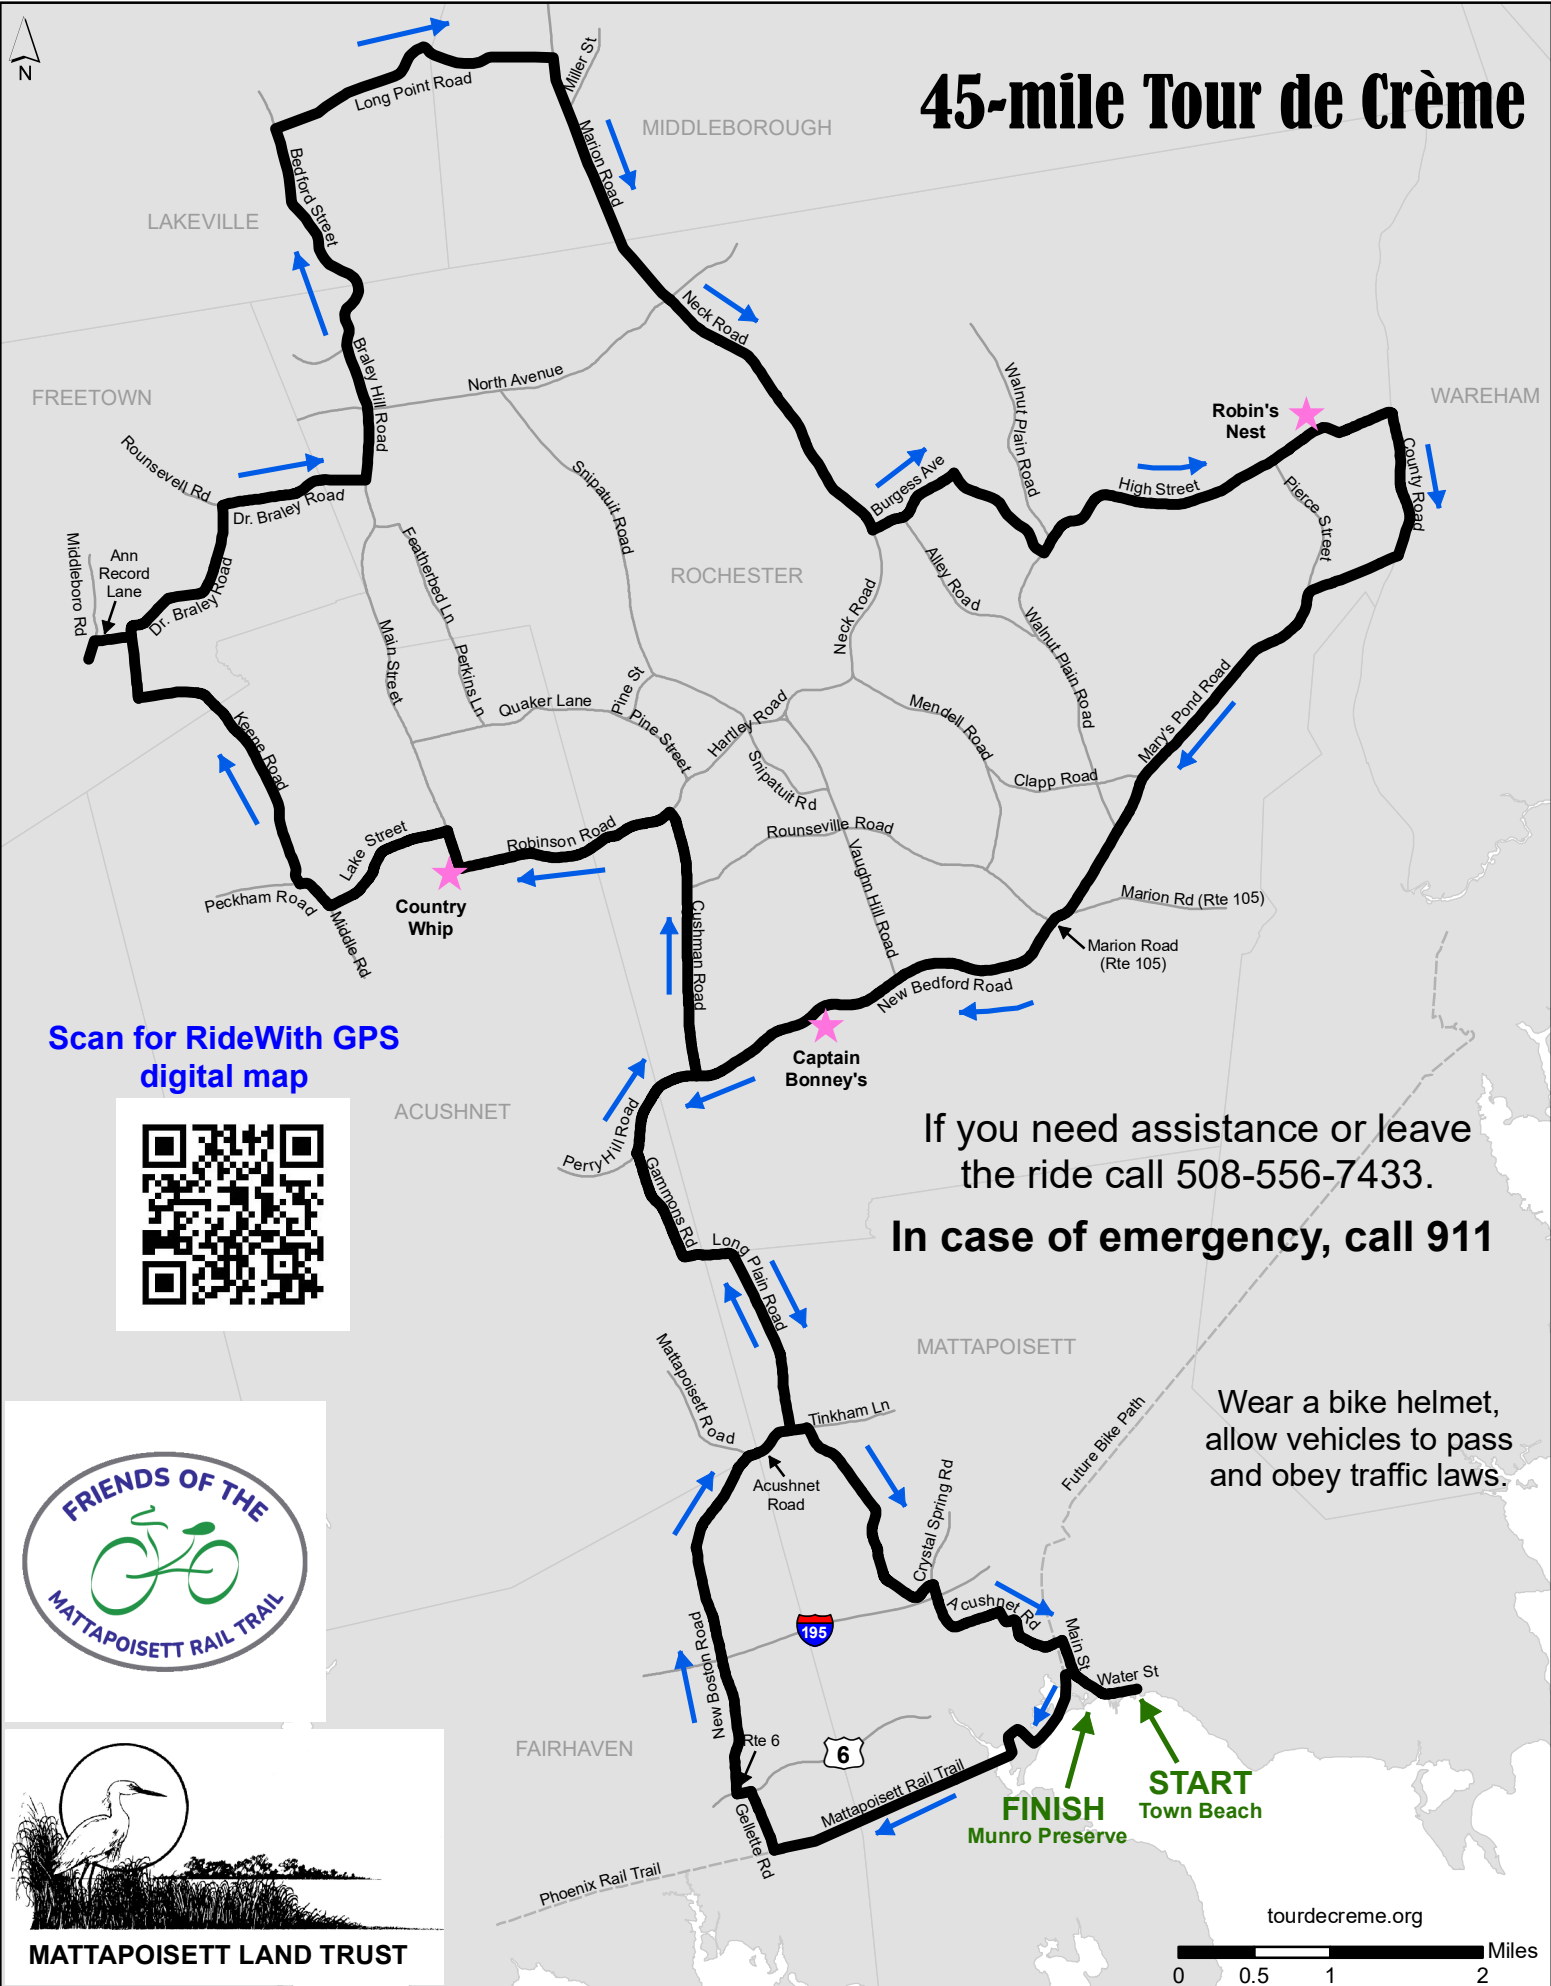

# 45-mile Tour de Crème

Scan for RideWith GPS digital map

If you need assistance or leave the ride call 508-556-7433.  
In case of emergency, call 911

Wear a bike helmet, allow vehicles to pass and obey traffic laws.

tourdecreme.org  
0 0.5 1 2 Miles