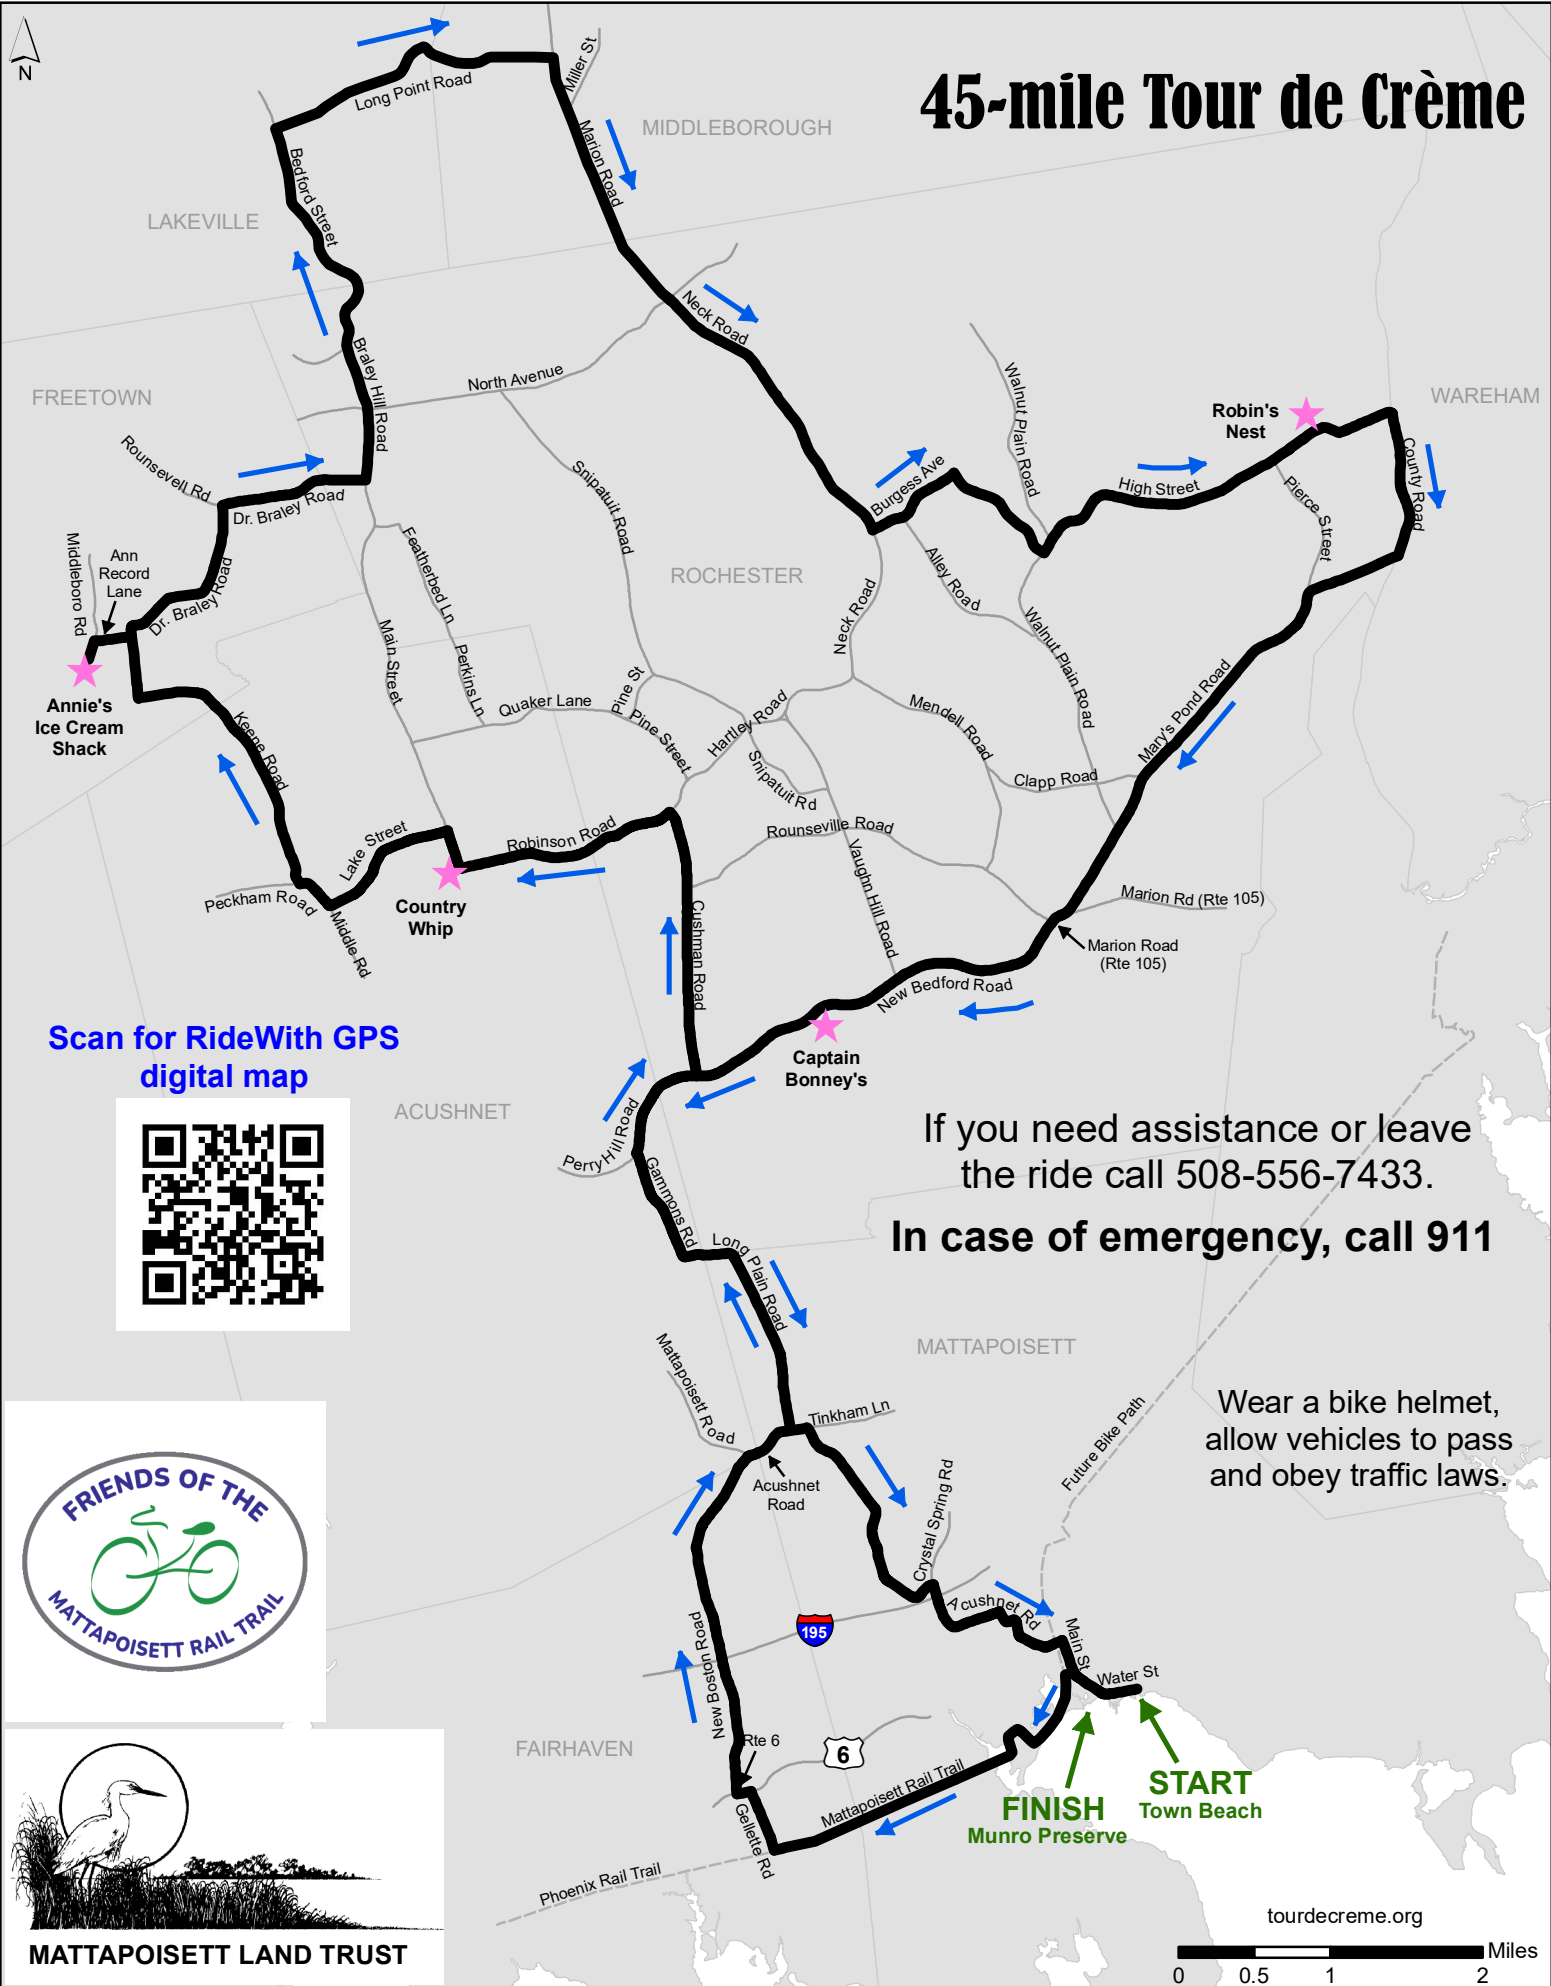

45-mile Tour de Crème

Scan for RideWith GPS digital map

If you need assistance or leave the ride call 508-556-7433.
In case of emergency, call 911

Wear a bike helmet, allow vehicles to pass and obey traffic laws.

START
Town Beach

FINISH
Munro Preserve

tourdecreme.org