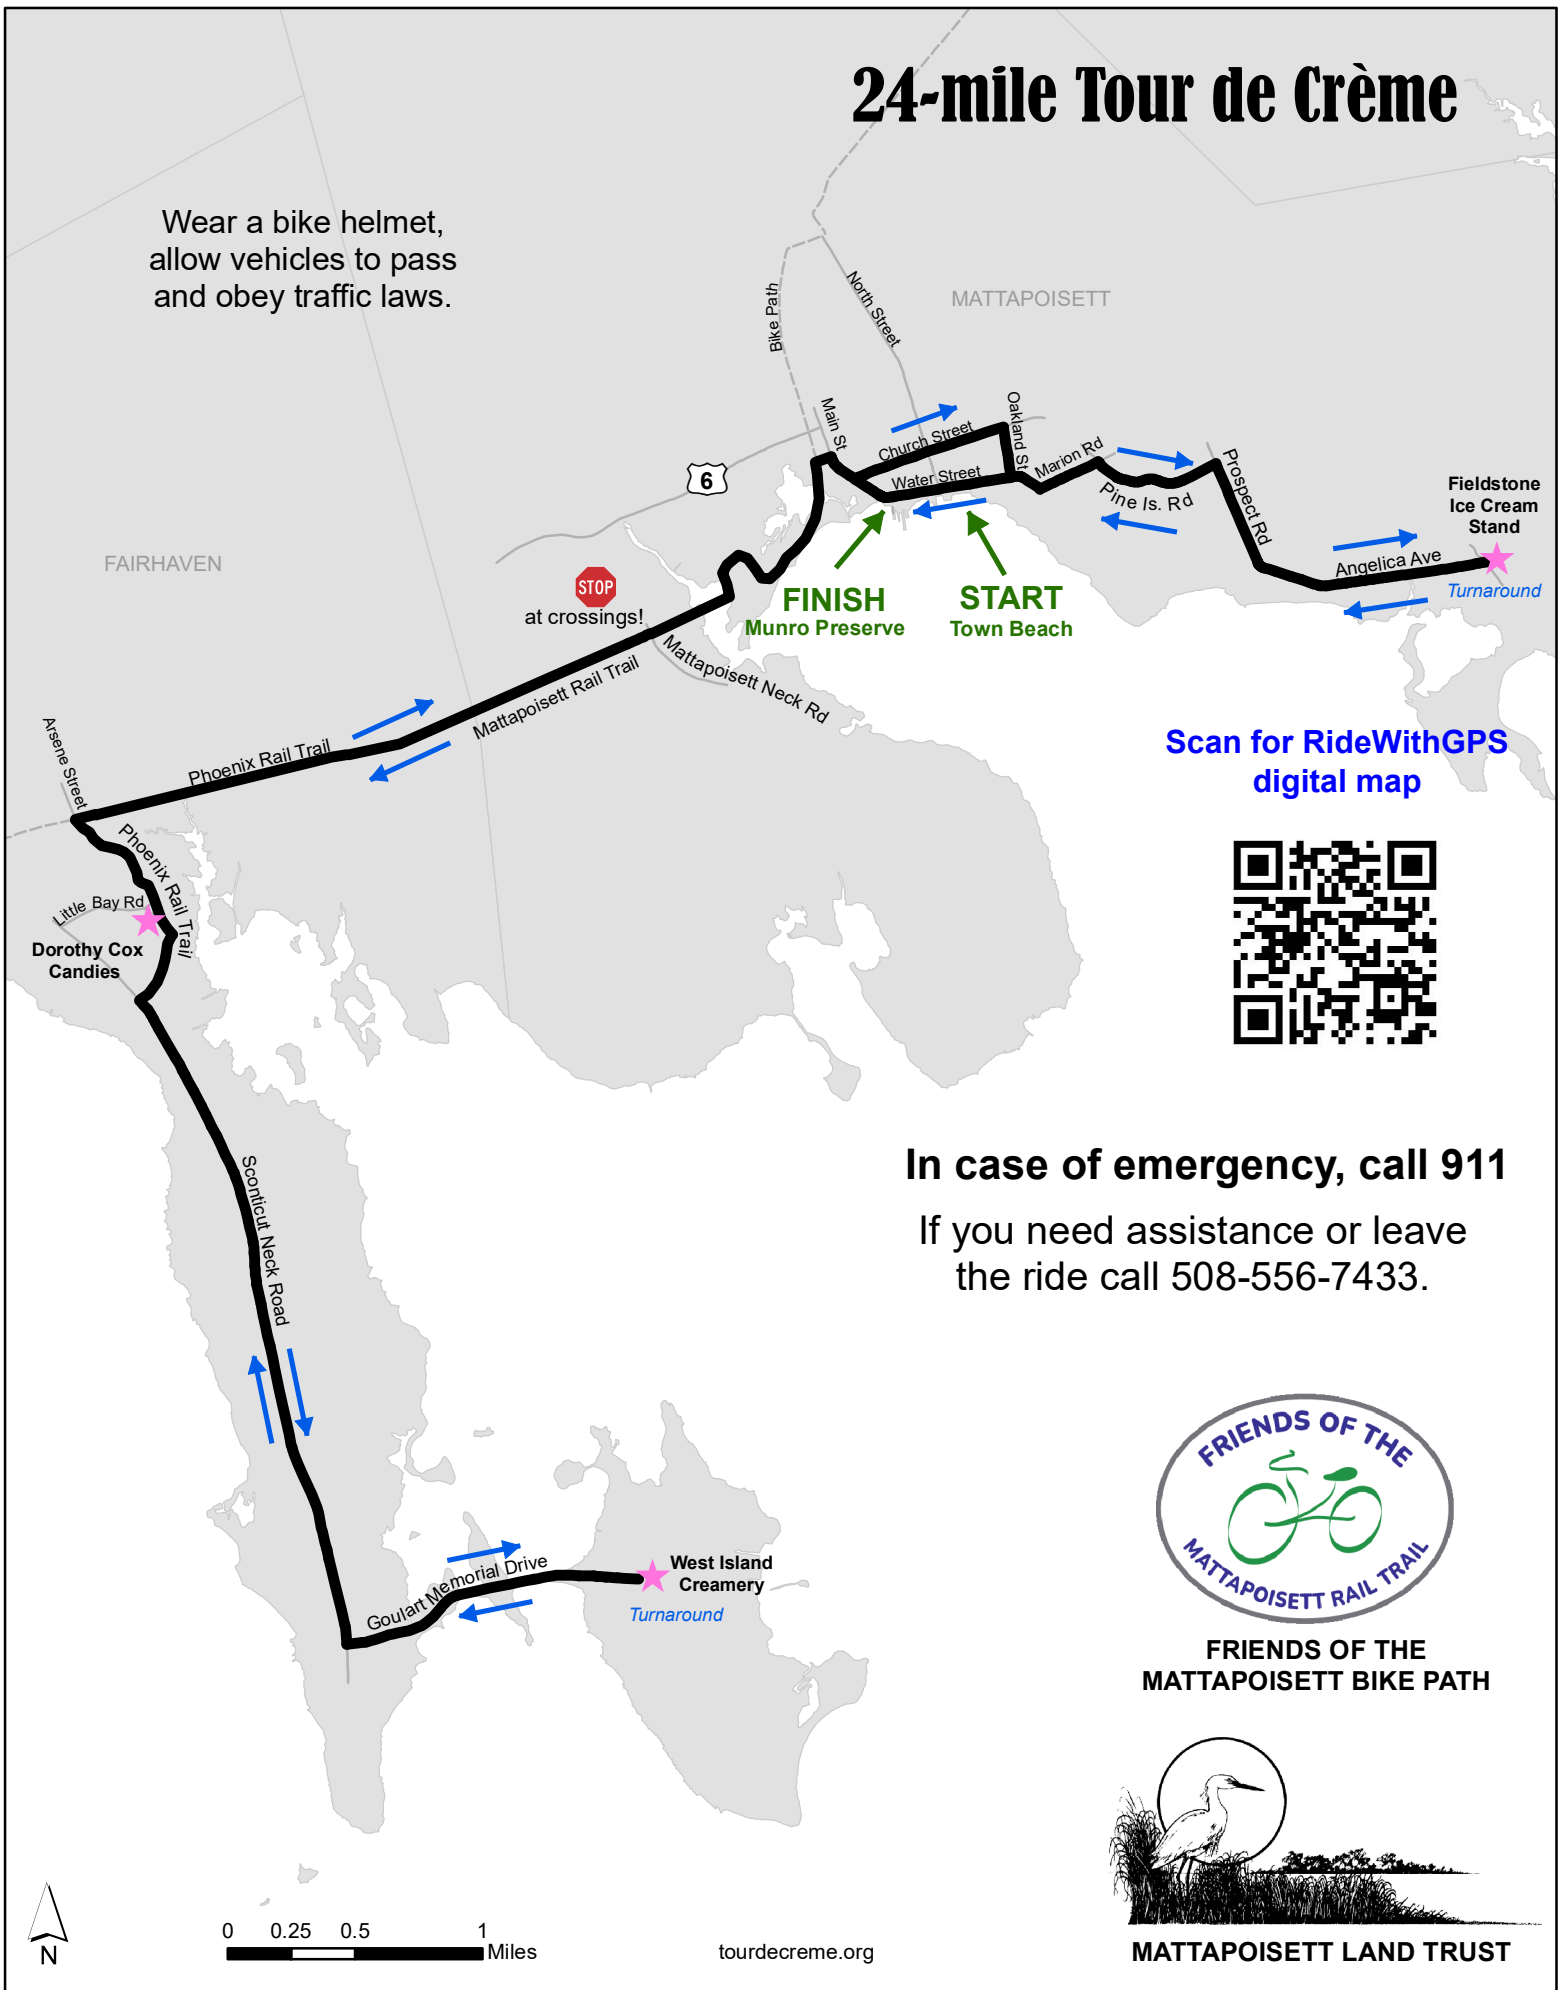

# 24-mile Tour de Crème

Wear a bike helmet,  
allow vehicles to pass  
and obey traffic laws.

Scan for RideWithGPS  
digital map

**In case of emergency, call 911**

If you need assistance or leave  
the ride call 508-556-7433.

# TURN-BY-TURN DIRECTIONS

## (by mileage)

0.0 Leave Town Beach, turn left on Water St.

0.5 Turn left onto Depot St.

0.6 Turn left onto Goodspeed Island

4.2 Turn left onto Phoenix Rail Trail Extension

**4.8 DOROTHY COX CANDIES at Little Bay parking lot**

18.7 Turn left onto Marion Rd.

18.9 Turn right onto Pine Island Rd.

19.4 Turn right onto Prospect Rd.

19.9 Continue onto Angelica Ave.

20.8 Turn left onto Old Slough Rd

**20.8 FIELDSTONE CREAMERY**

20.8 Turn around