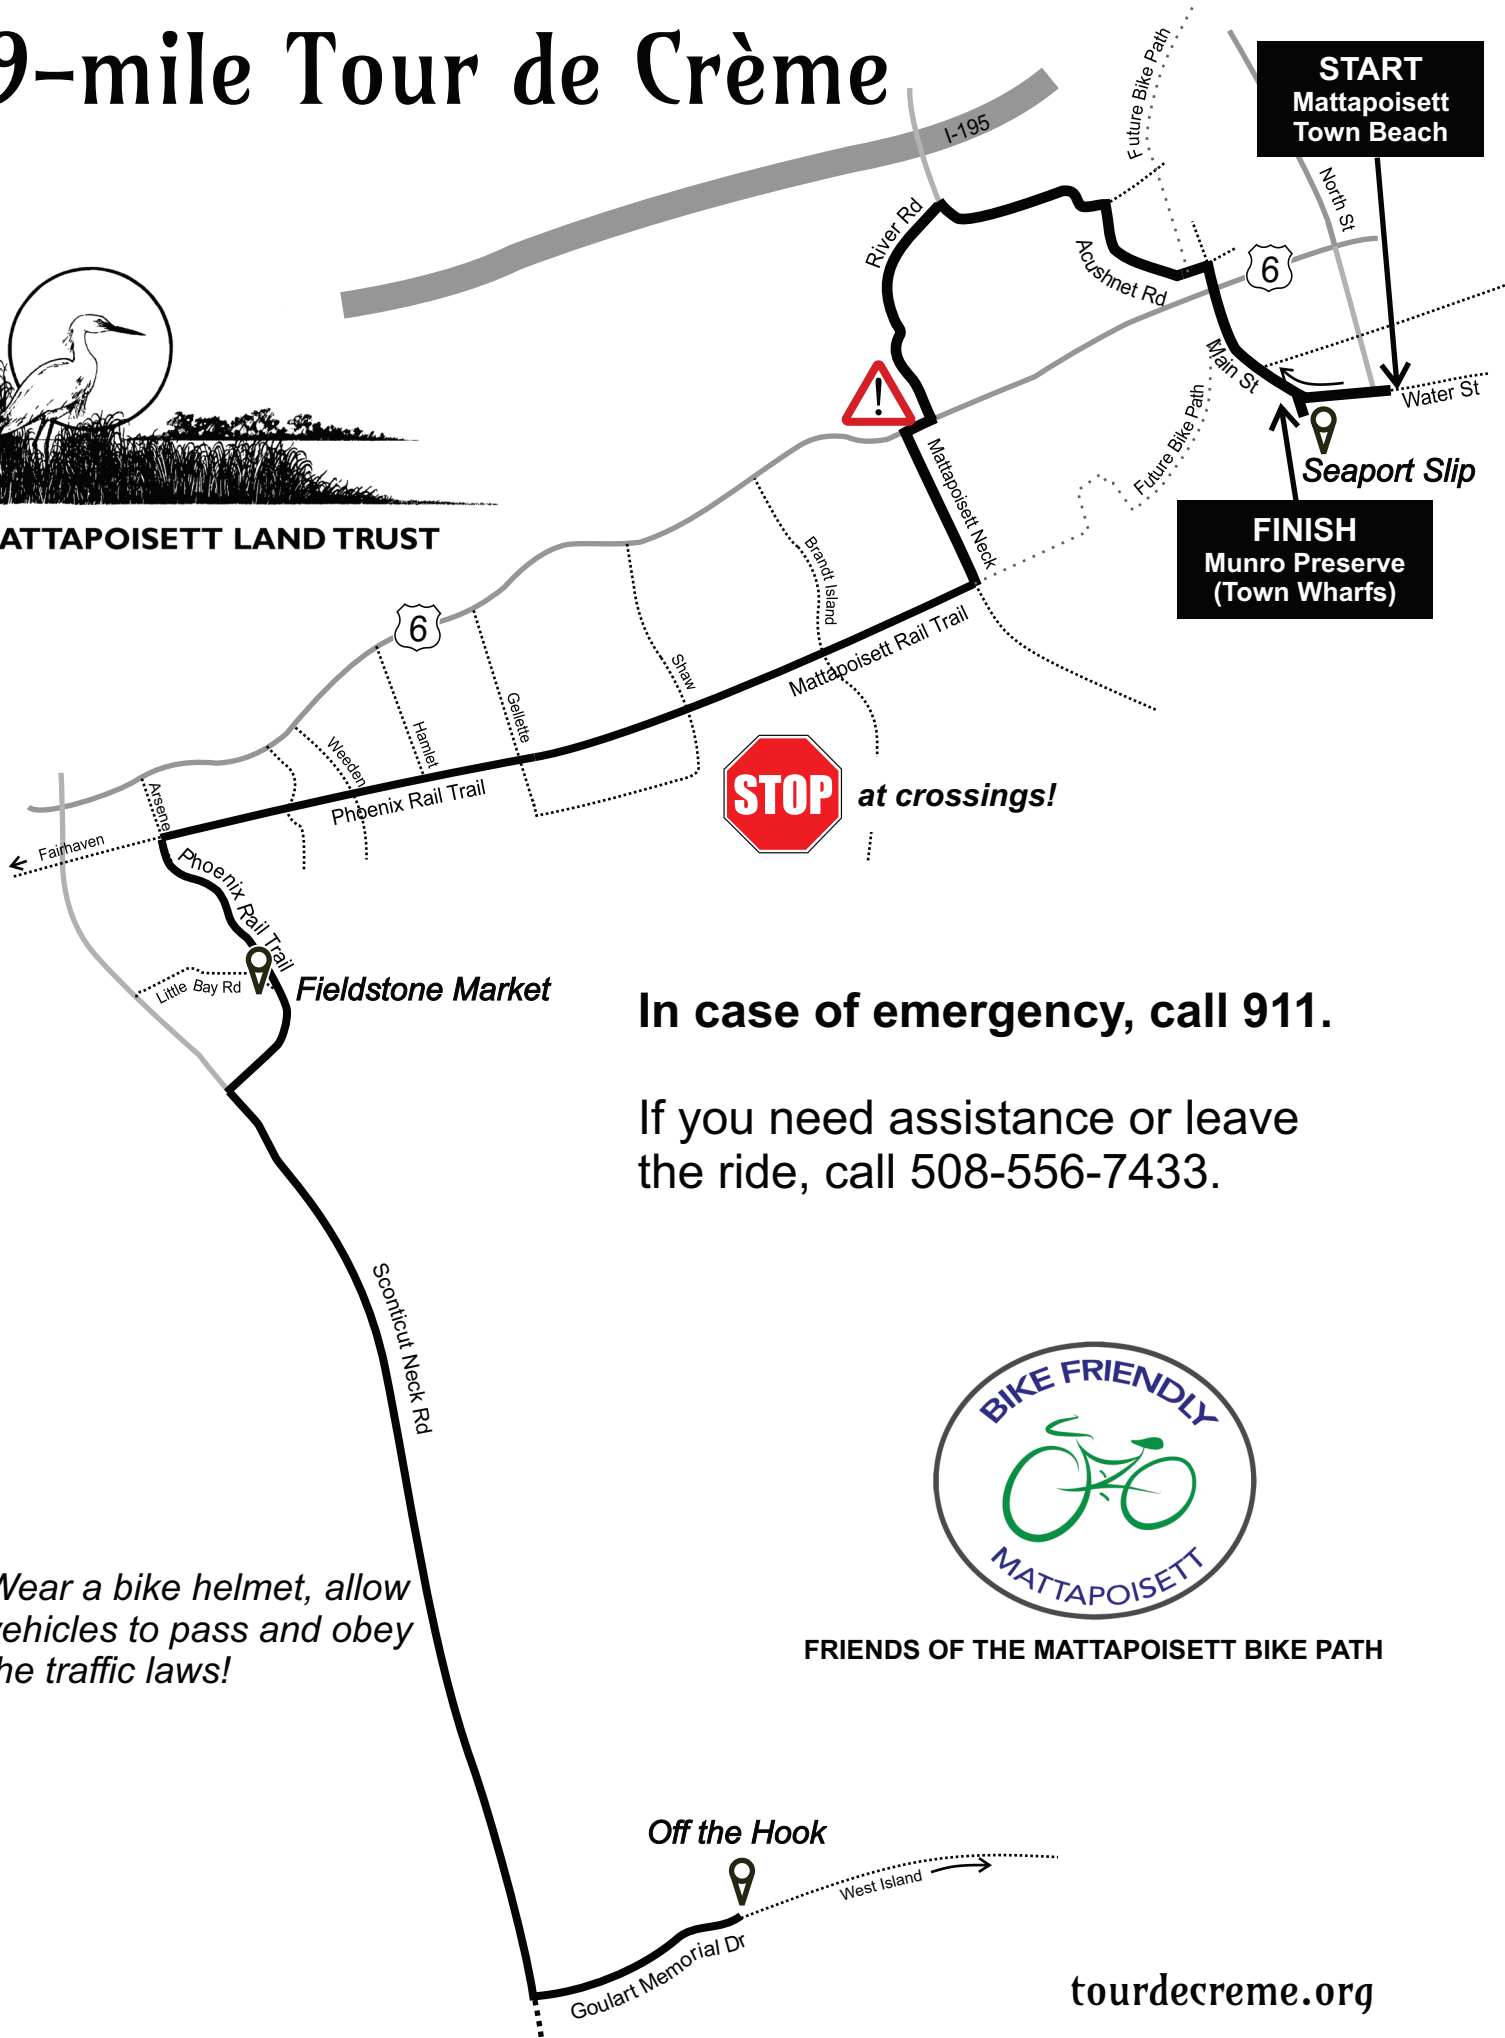

# 19-mile Tour de Crème

MATTAPOISETT LAND TRUST

In case of emergency, call 911.

If you need assistance or leave the ride, call 508-556-7433.

*Wear a bike helmet, allow vehicles to pass and obey the traffic laws!*

FRIENDS OF THE MATTAPOISETT BIKE PATH

[tourdecreme.org](http://tourdecreme.org)