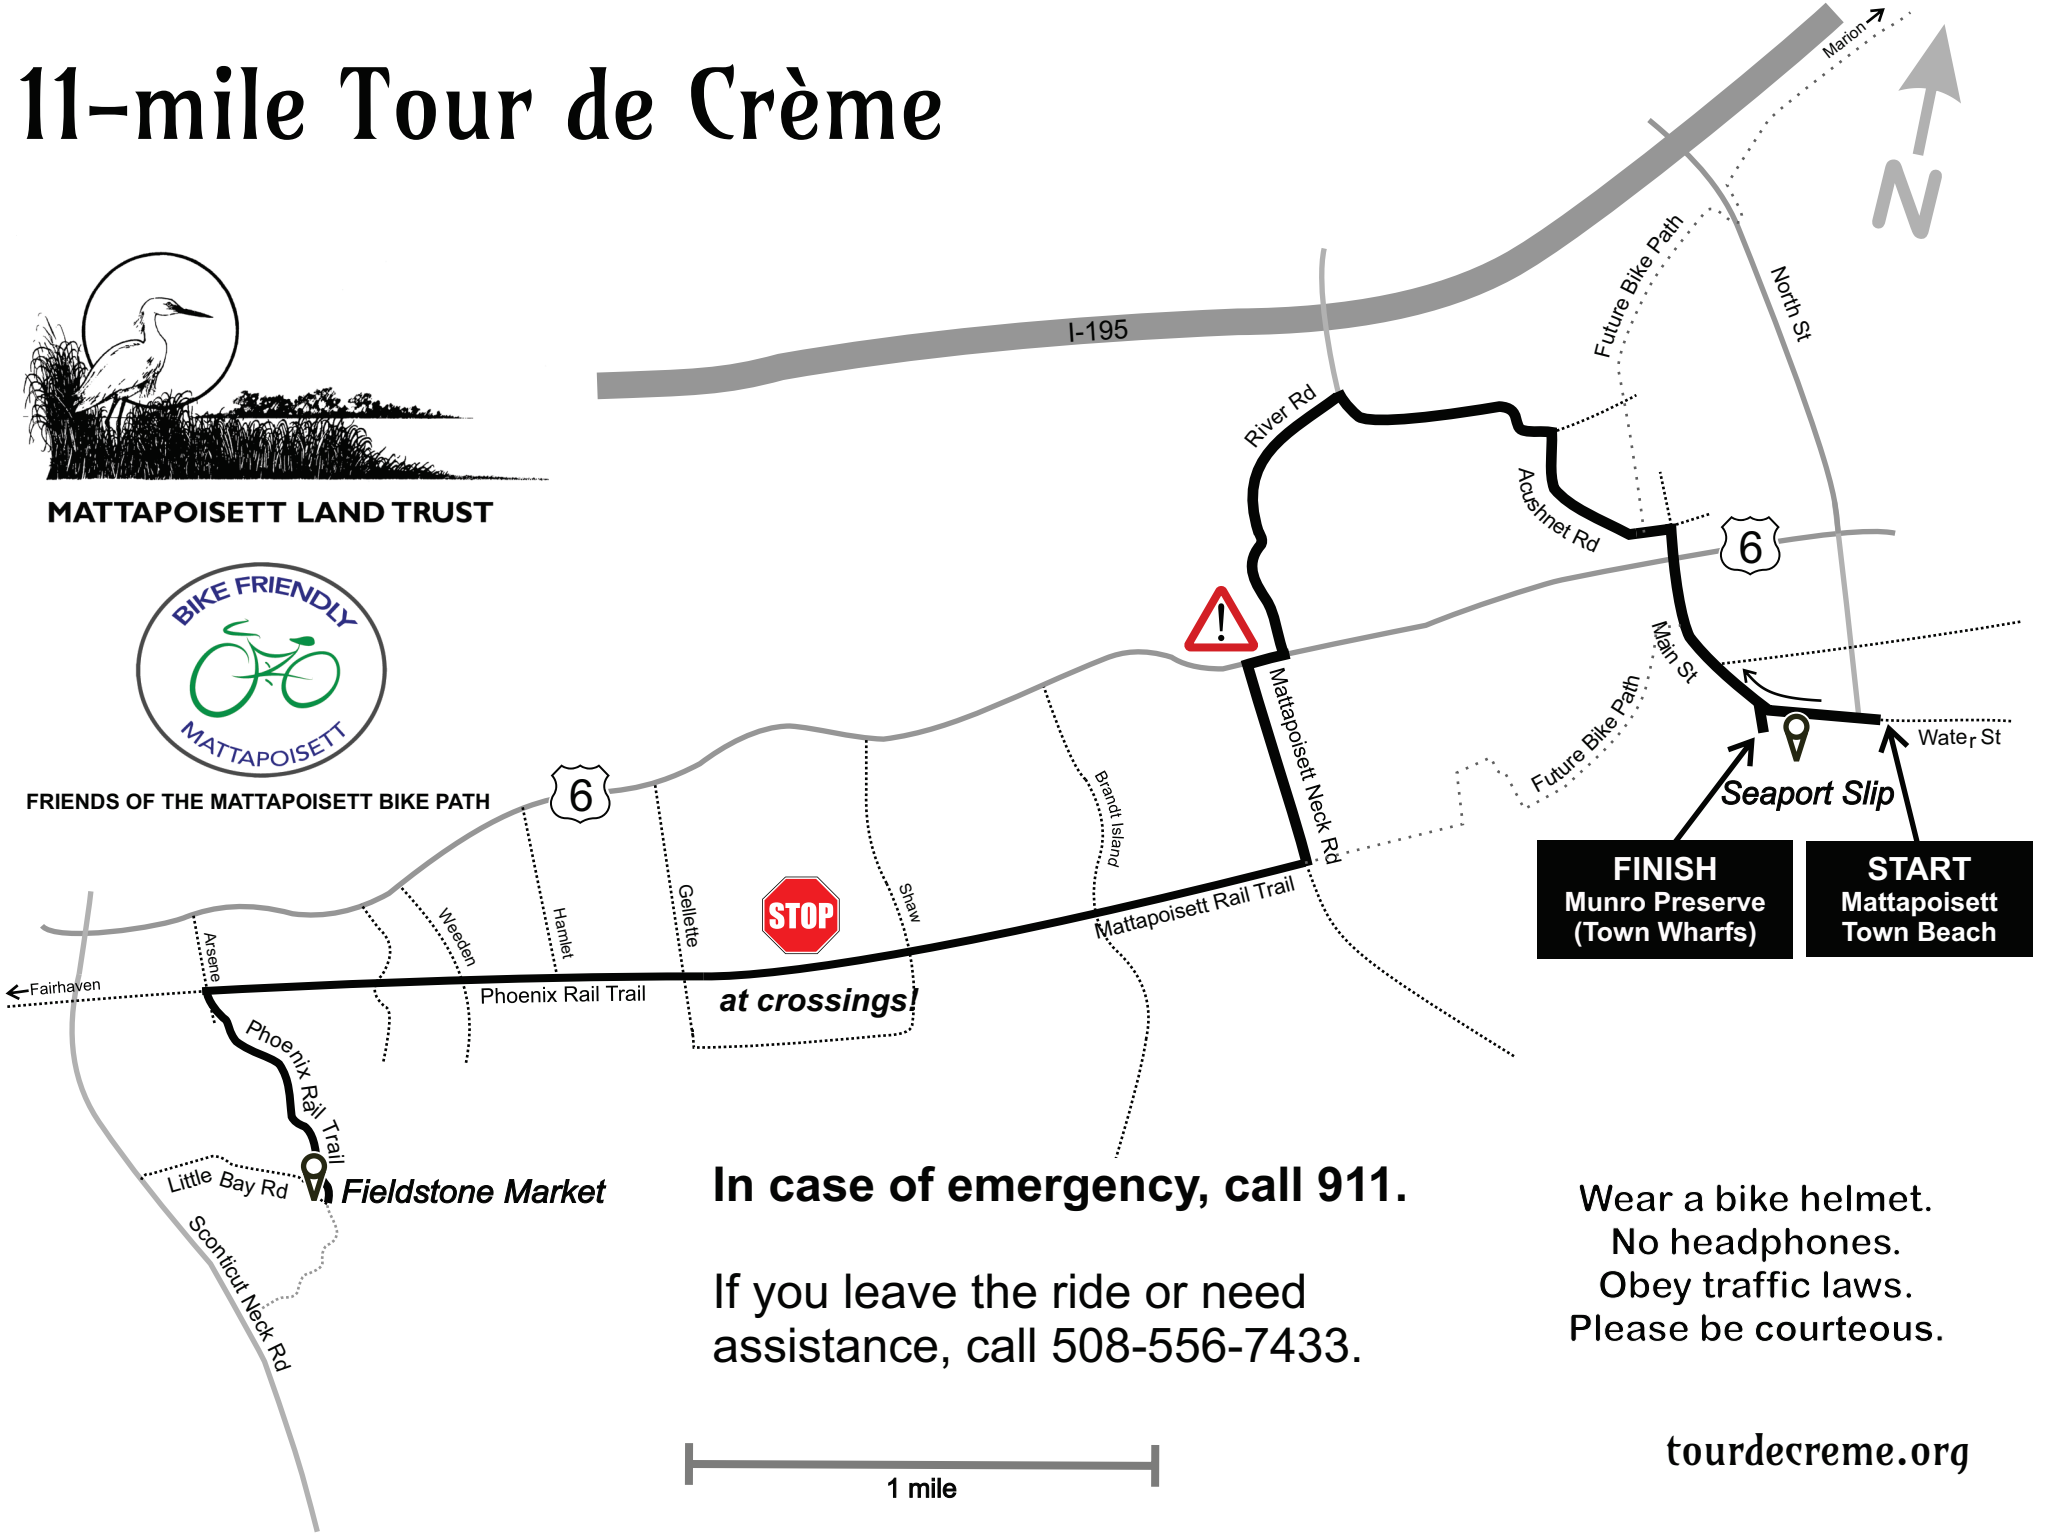

# 11-mile Tour de Crème

MATTAPOISETT LAND TRUST

FRIENDS OF THE MATTAPOISETT BIKE PATH

<b>FINISH</b> Munro Preserve (Town Wharfs)	<b>START</b> Mattapoissett Town Beach
--	---

**In case of emergency, call 911.**

If you leave the ride or need assistance, call 508-556-7433.

Wear a bike helmet.  
No headphones.  
Obey traffic laws.  
Please be courteous.

[tourdecreme.org](http://tourdecreme.org)