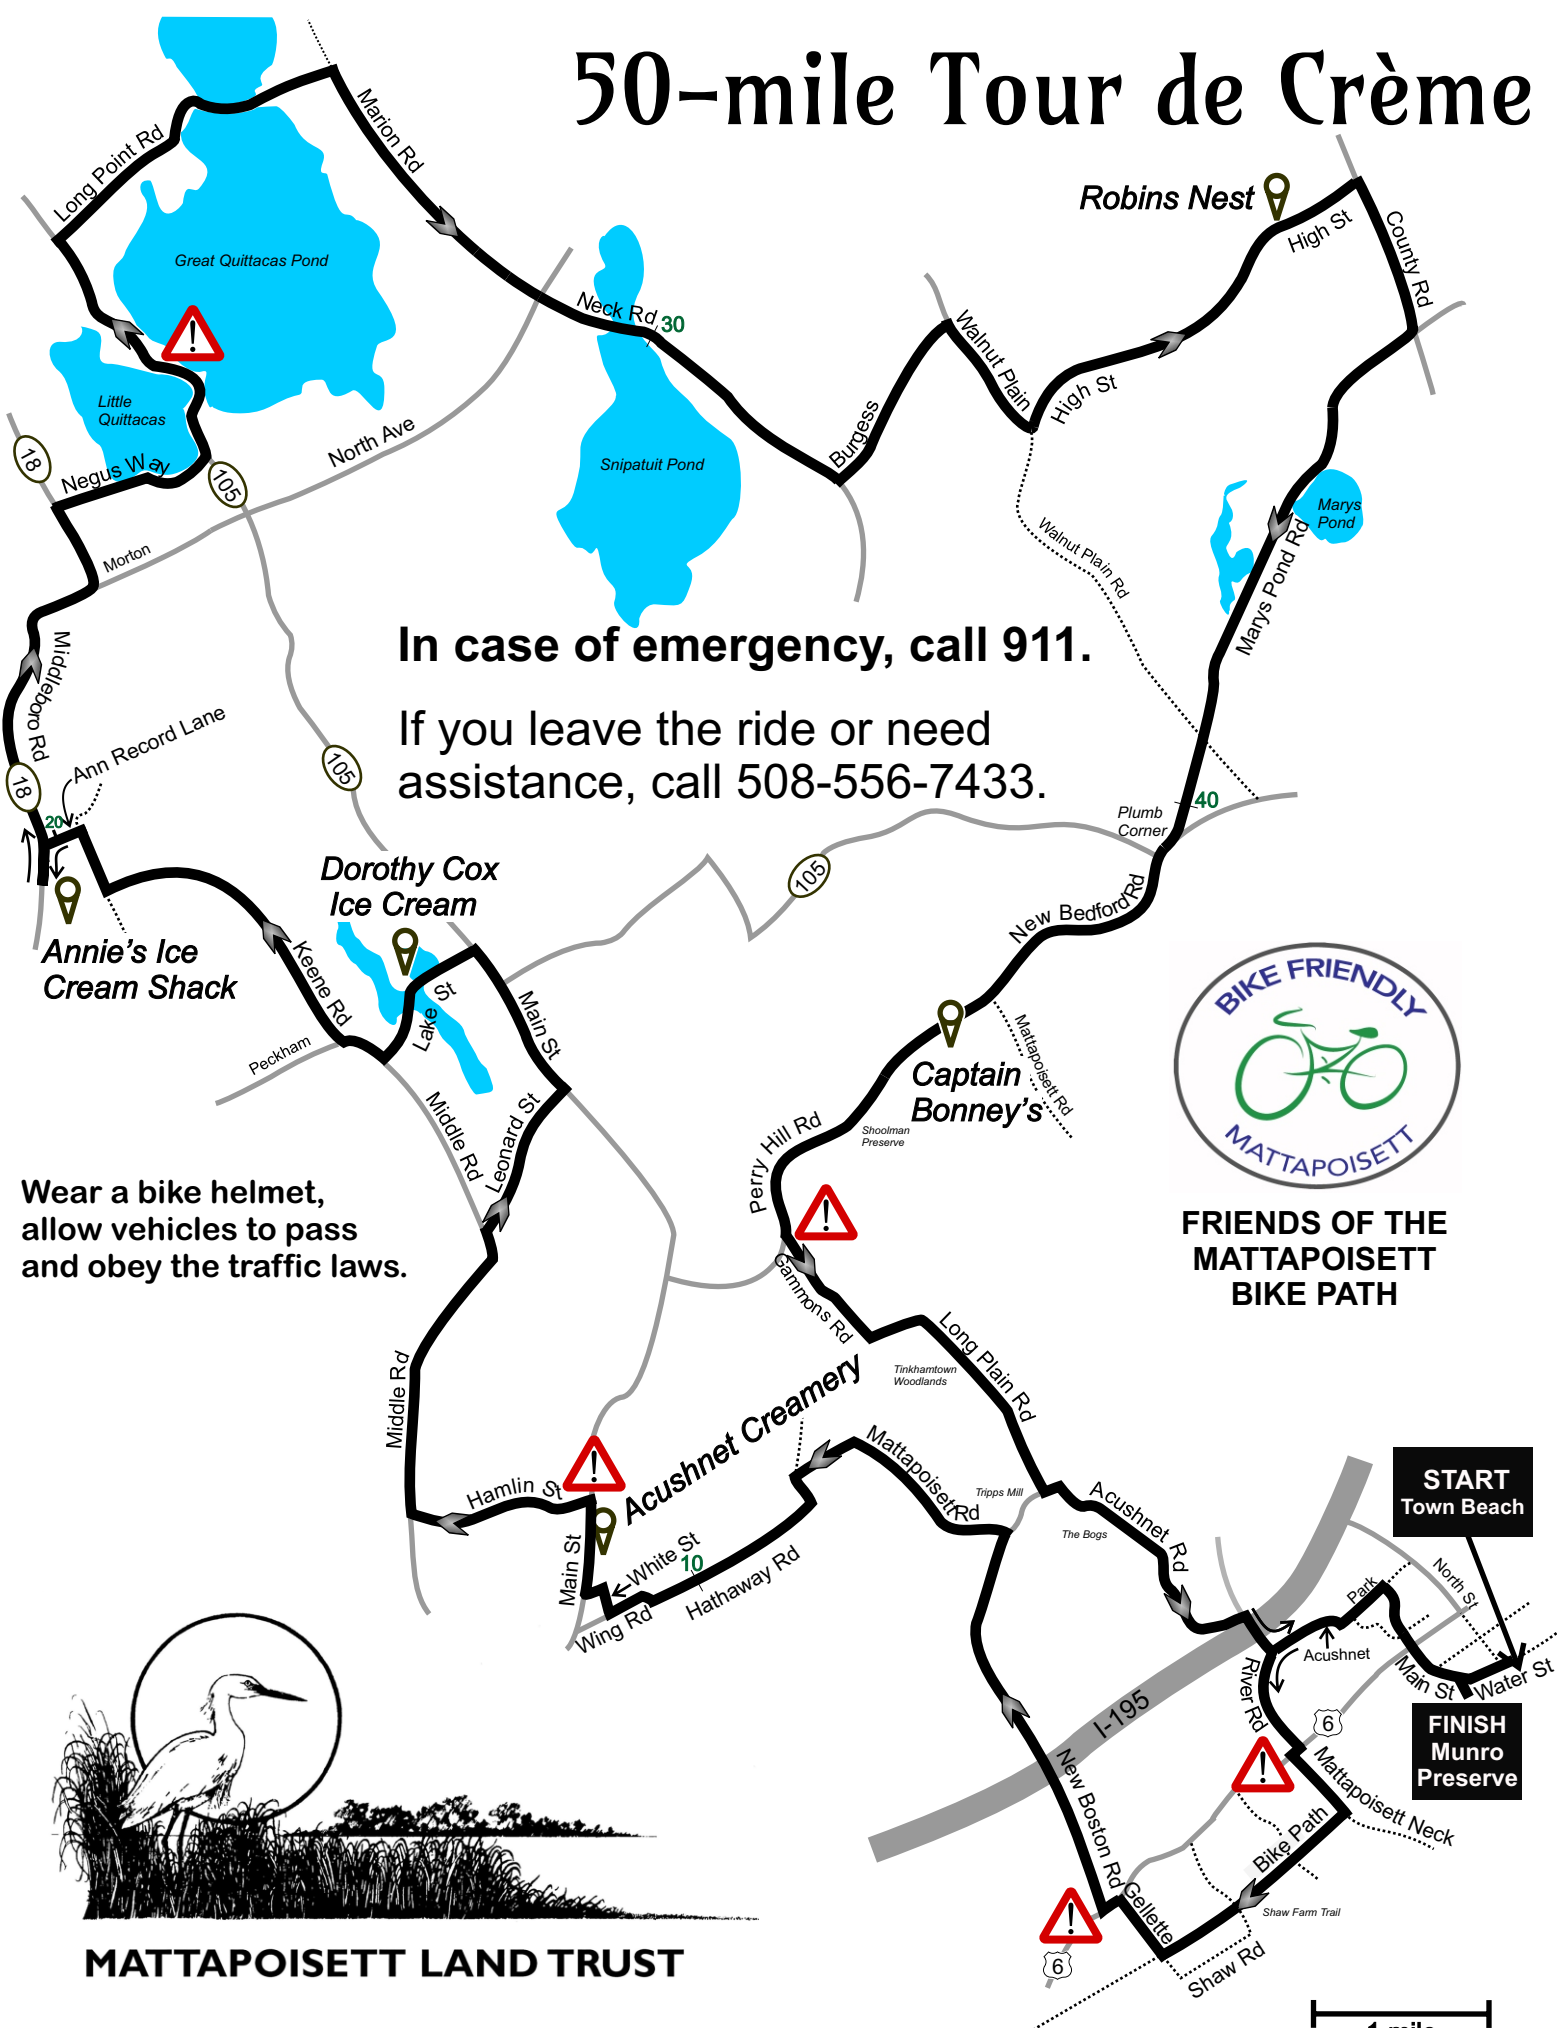

50-mile Tour de Crème

In case of emergency, call 911.

If you leave the ride or need assistance, call 508-556-7433.

Wear a bike helmet, allow vehicles to pass and obey the traffic laws.

FRIENDS OF THE MATTAPOISETT BIKE PATH