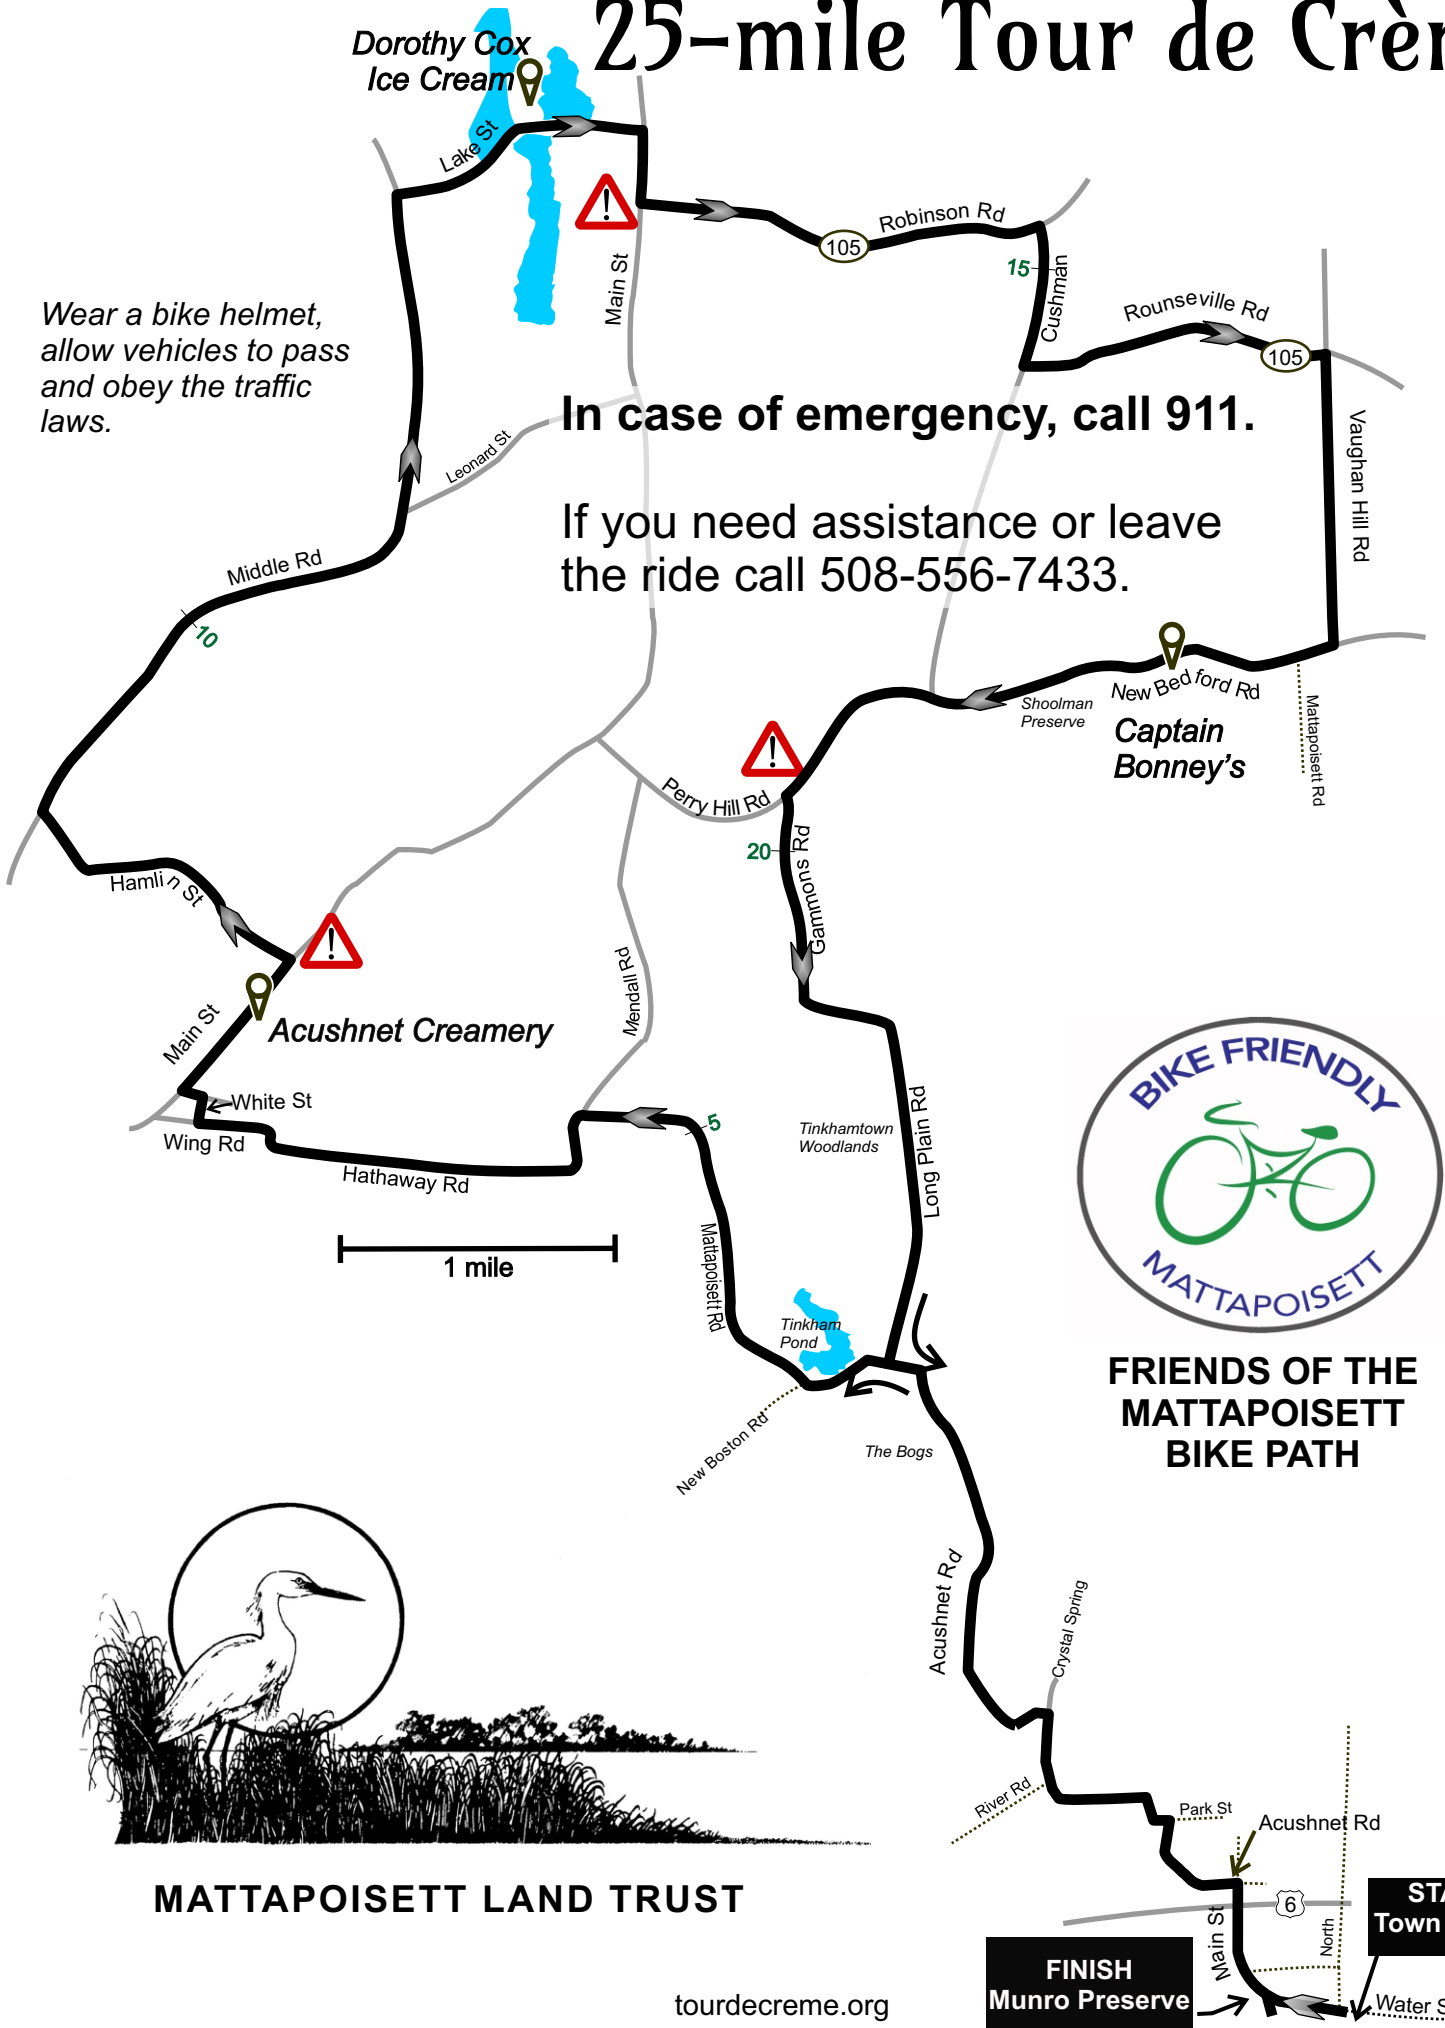

25-mile Tour de Crème

Dorothy Cox Ice Cream

Wear a bike helmet, allow vehicles to pass and obey the traffic laws.

In case of emergency, call 911.

If you need assistance or leave the ride call 508-556-7433.

FRIENDS OF THE MATTAPOISETT BIKE PATH

MATTAPOISETT LAND TRUST

tourdecreme.org

START
Town Beach

FINISH
Munro Preserve

Water St