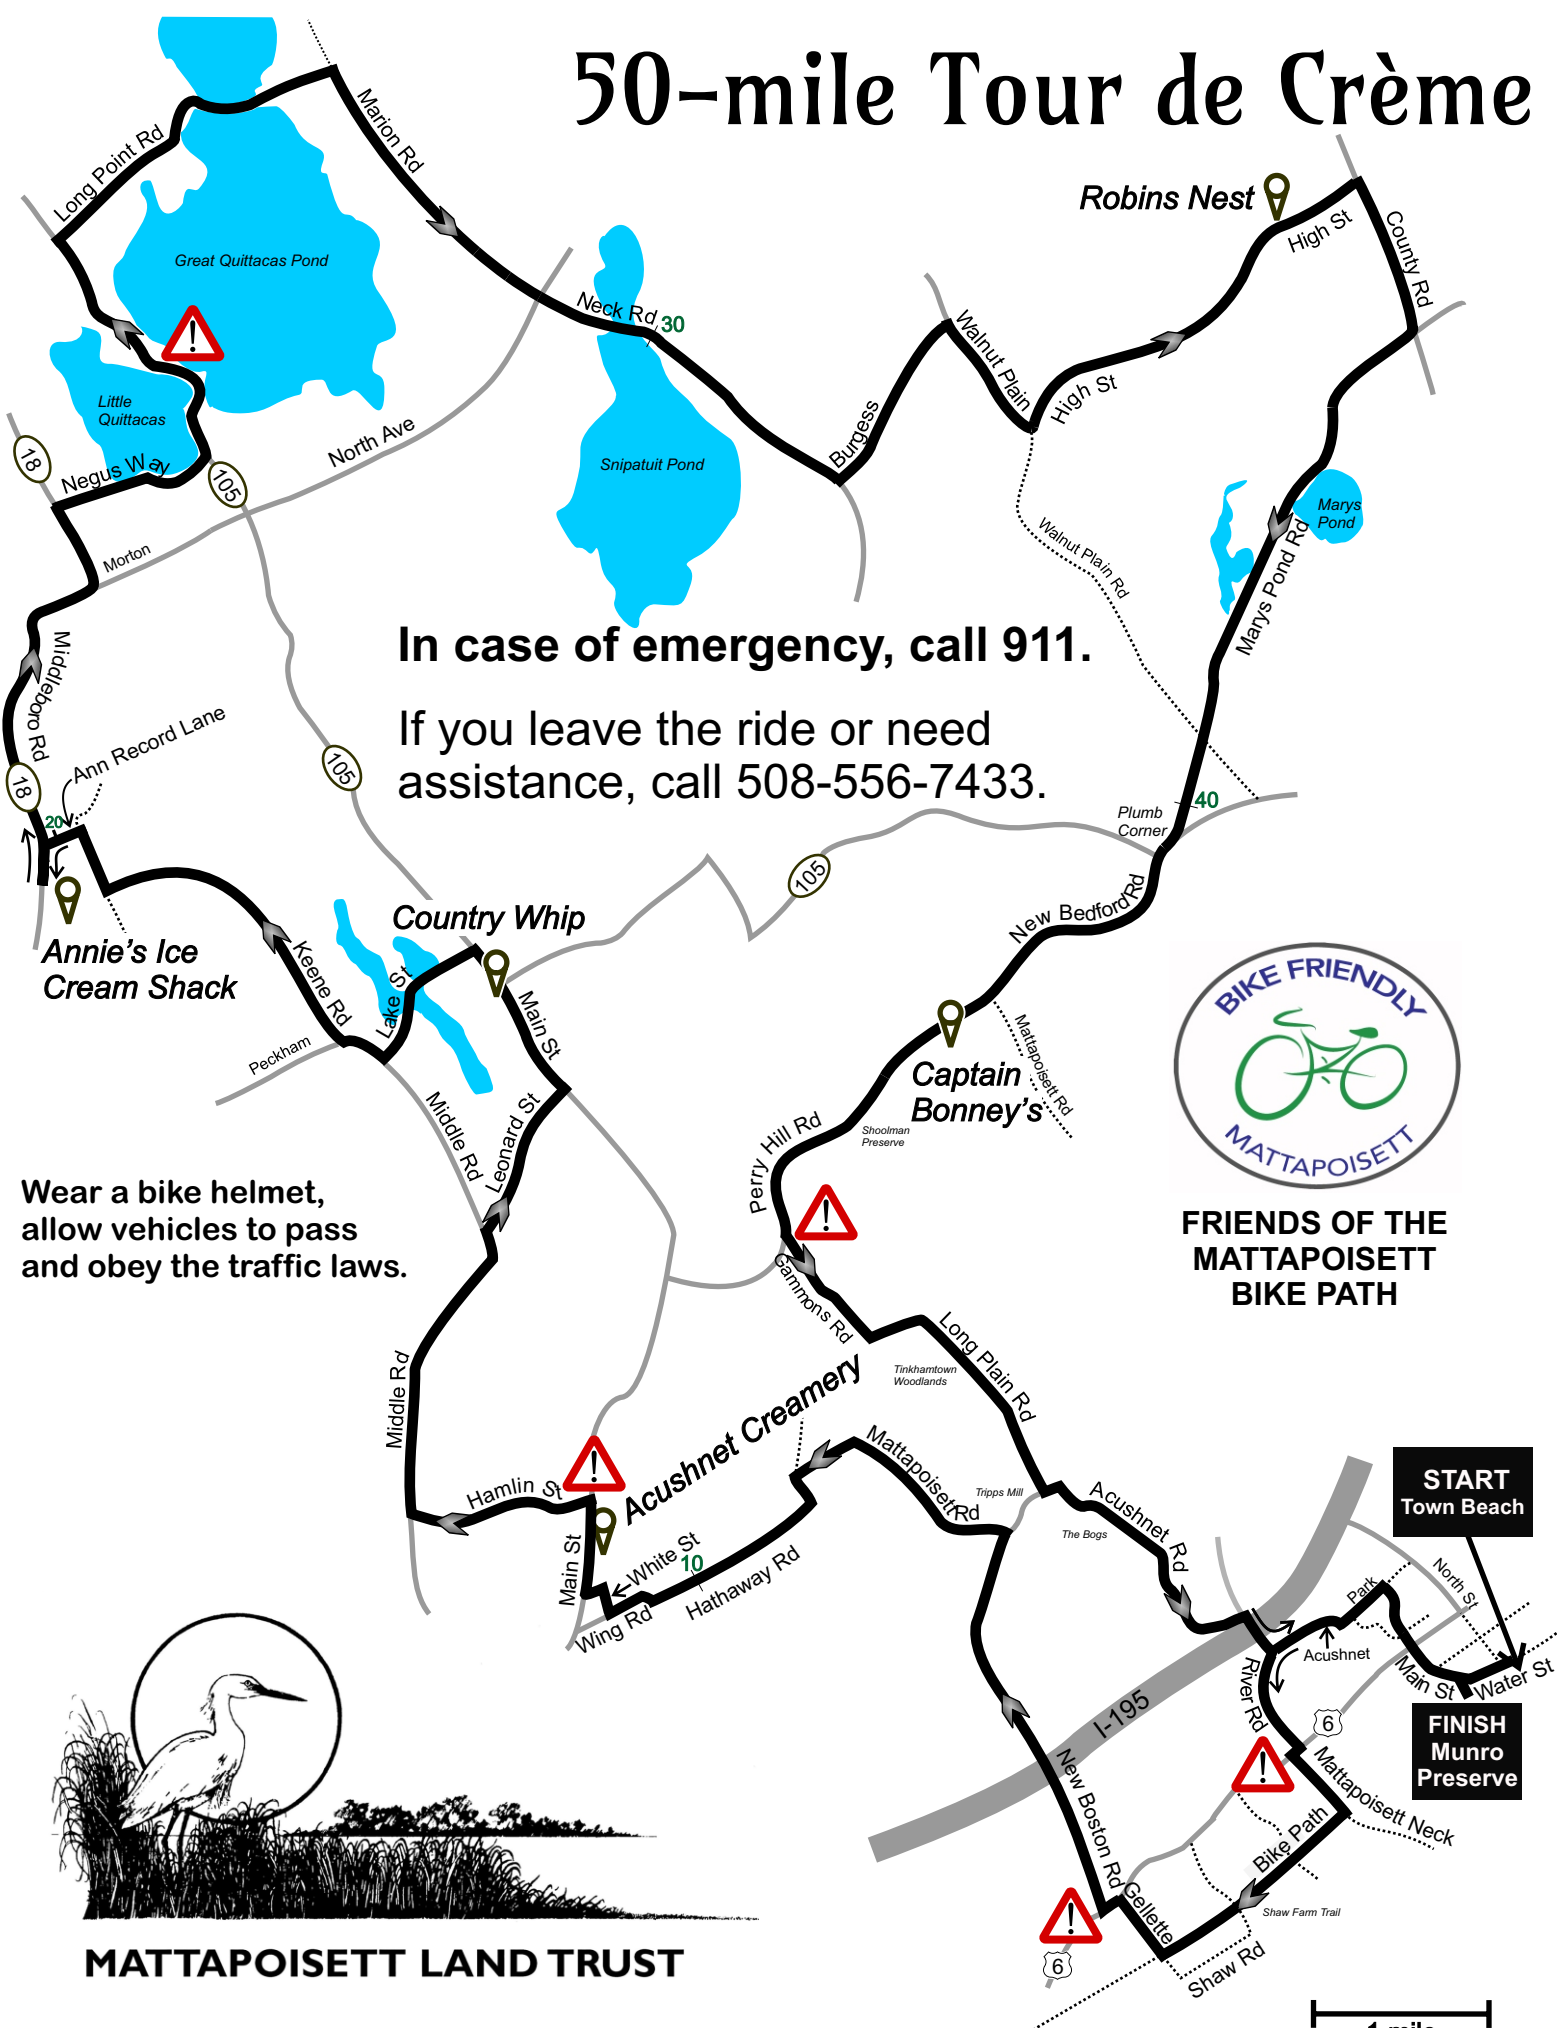

# 50-mile Tour de Crème

**In case of emergency, call 911.**

**If you leave the ride or need assistance, call 508-556-7433.**

**Wear a bike helmet, allow vehicles to pass and obey the traffic laws.**

**FRIENDS OF THE MATTAPOISETT BIKE PATH**

**MATTAPOISETT LAND TRUST**