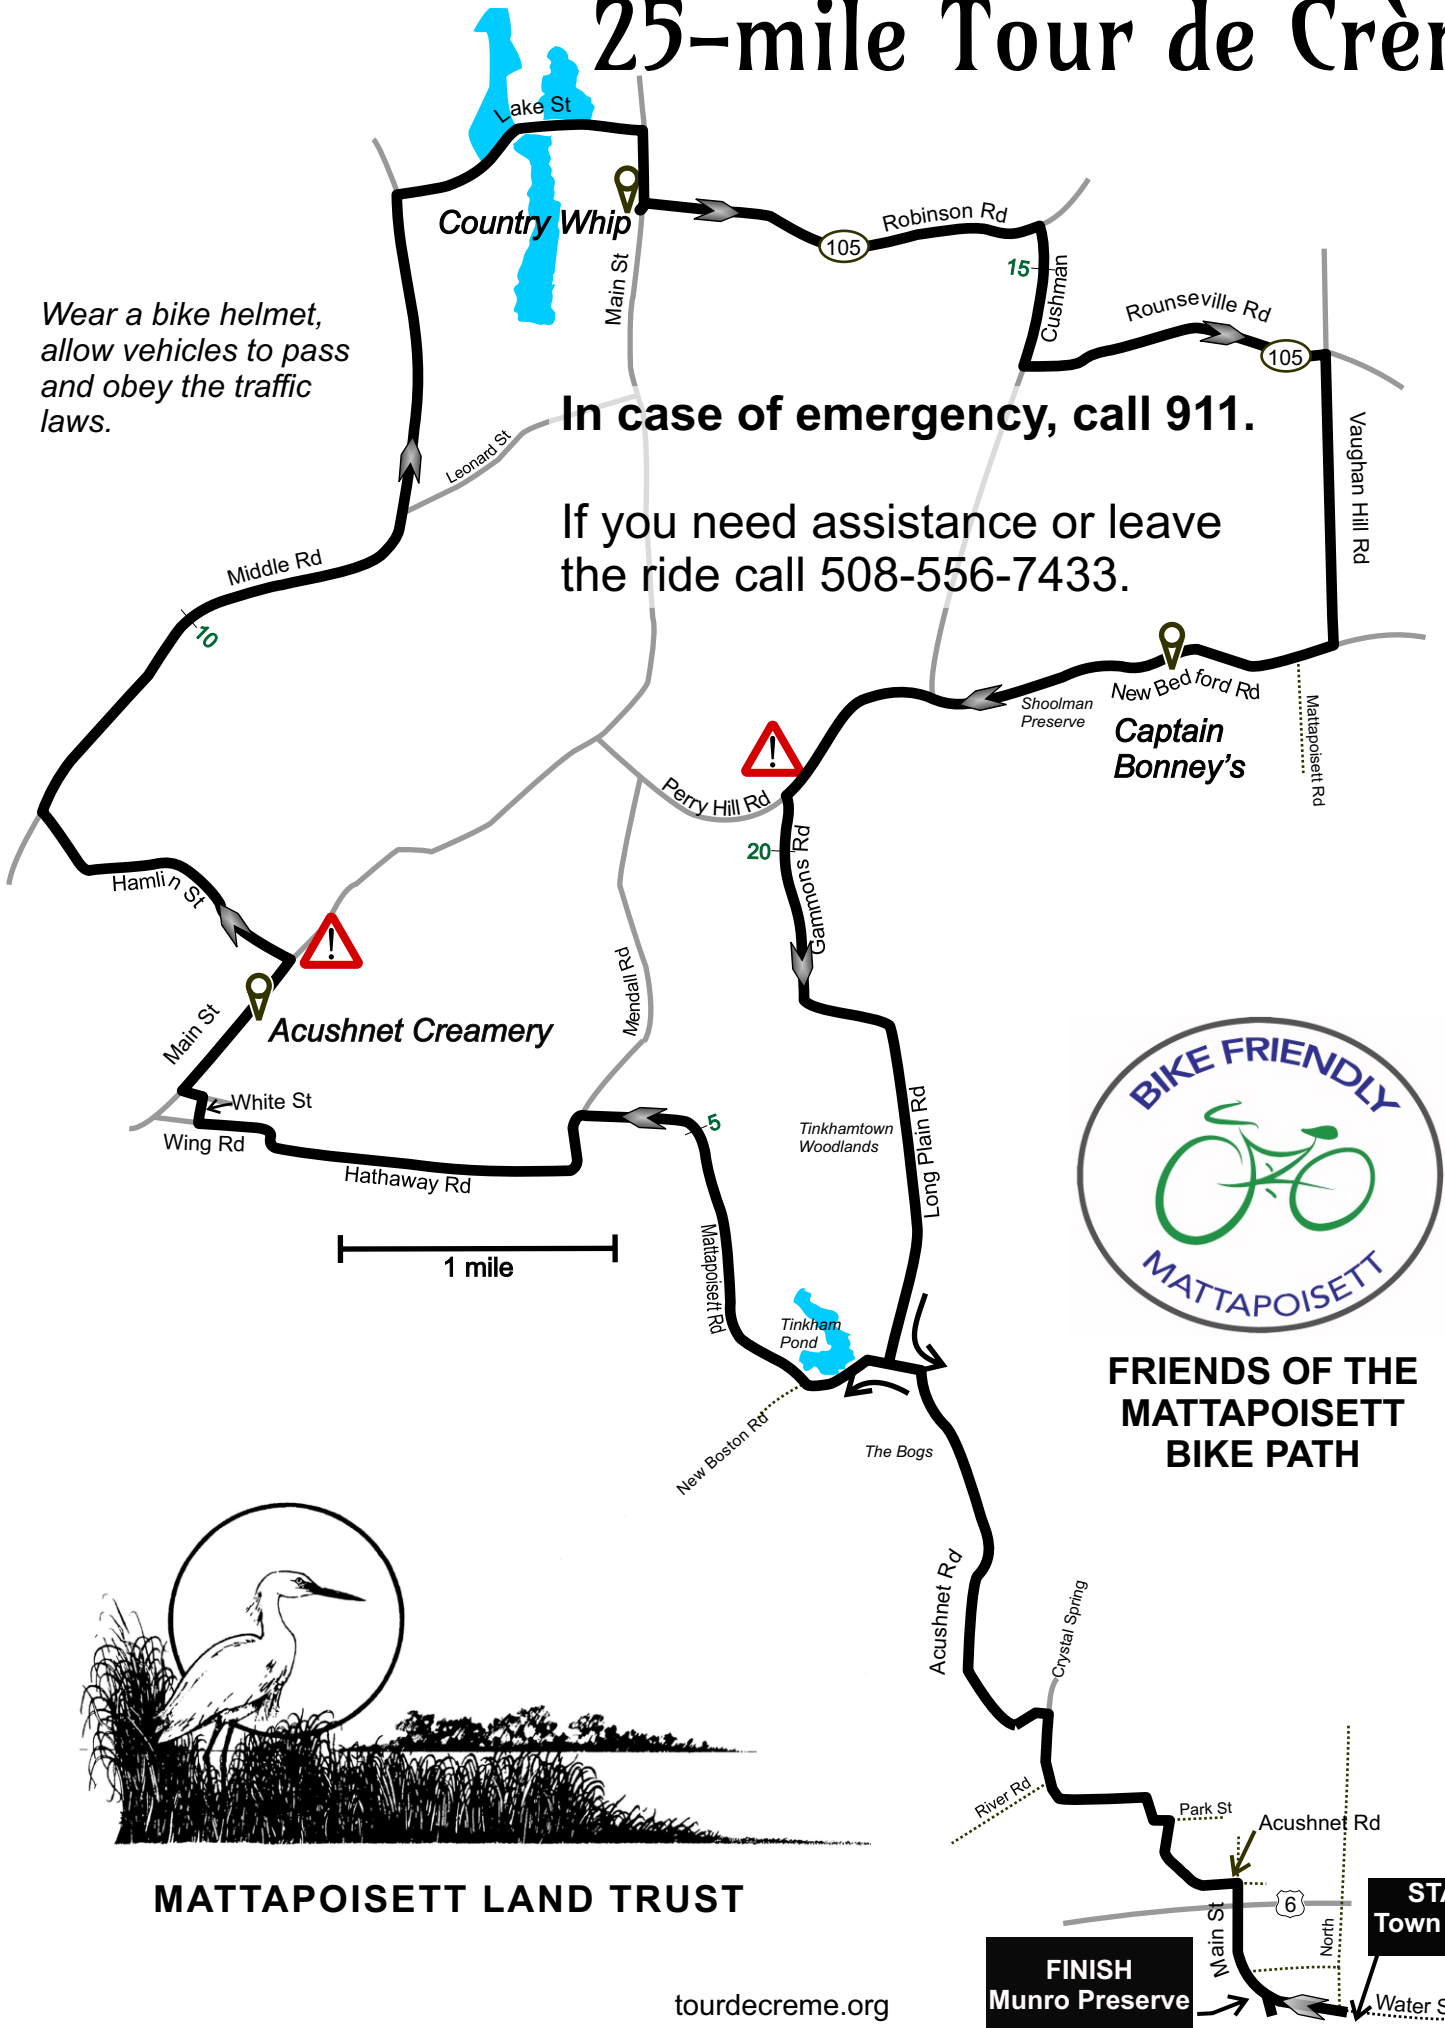

25-mile Tour de Crème

Wear a bike helmet,
allow vehicles to pass
and obey the traffic
laws.

In case of emergency, call 911.

If you need assistance or leave
the ride call 508-556-7433.

FRIENDS OF THE
MATTAPOISETT
BIKE PATH

MATTAPOISETT LAND TRUST

tourdecreme.org

FINISH
Munro Preserve

START
Town Beach