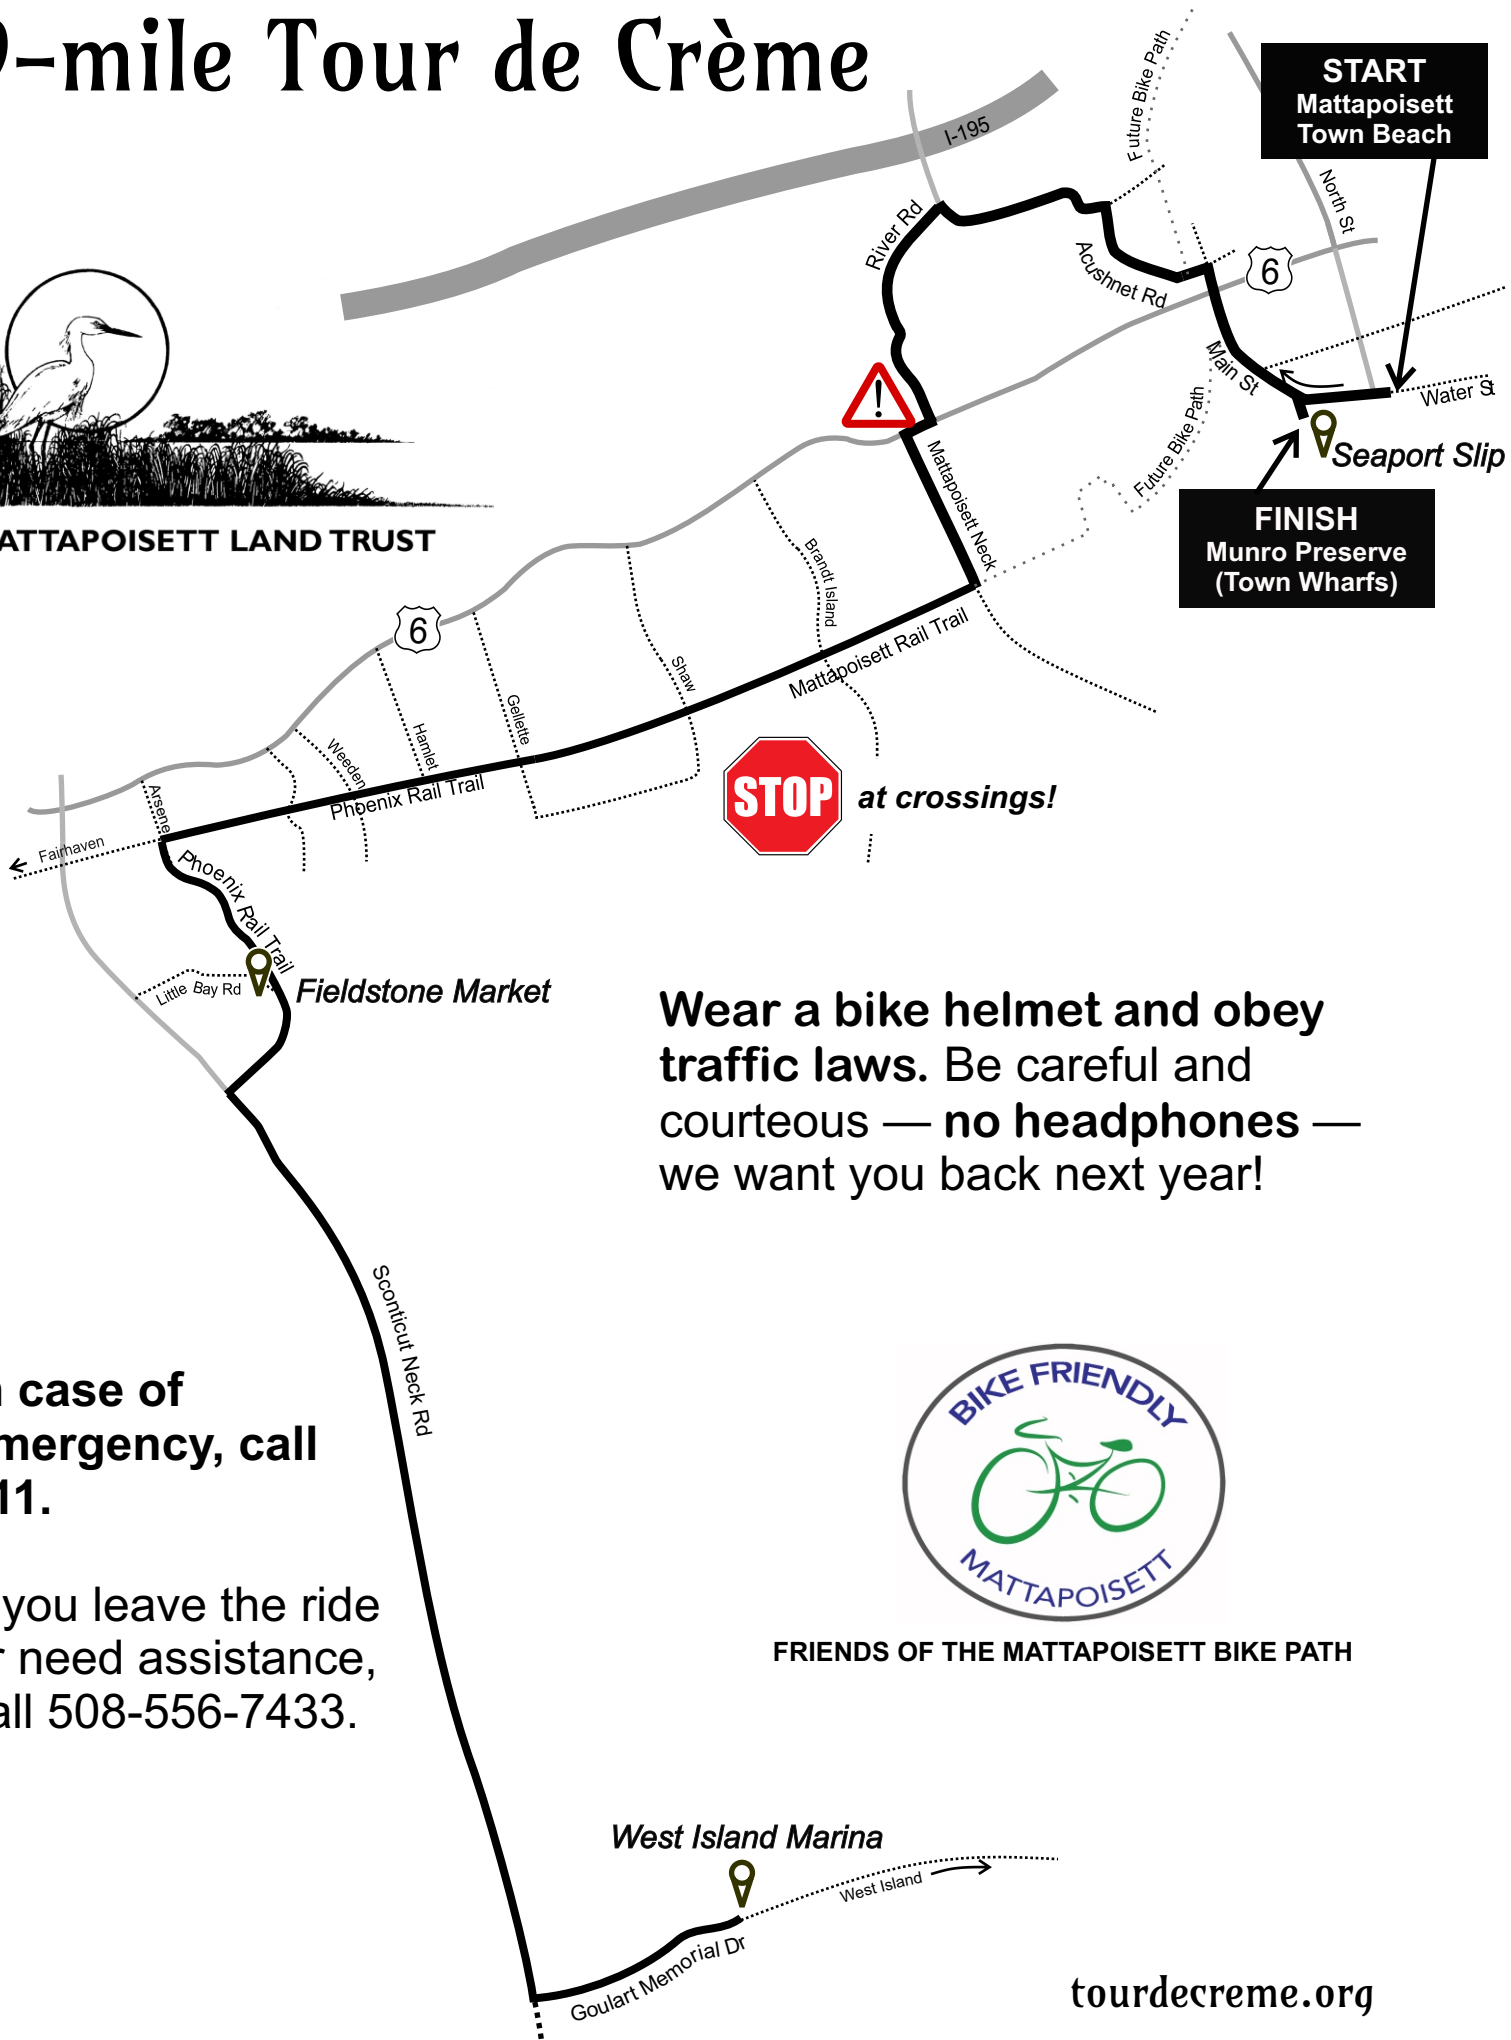

# 19-mile Tour de Crème

MATTAPOISETT LAND TRUST

**START**  
Mattapoisett  
Town Beach

**FINISH**  
Munro Preserve  
(Town Wharfs)

**STOP** at crossings!

**Wear a bike helmet and obey traffic laws. Be careful and courteous — no headphones — we want you back next year!**

**In case of emergency, call 911.**

If you leave the ride or need assistance, call 508-556-7433.

FRIENDS OF THE MATTAPOISETT BIKE PATH

West Island Marina

[tourdecreme.org](http://tourdecreme.org)