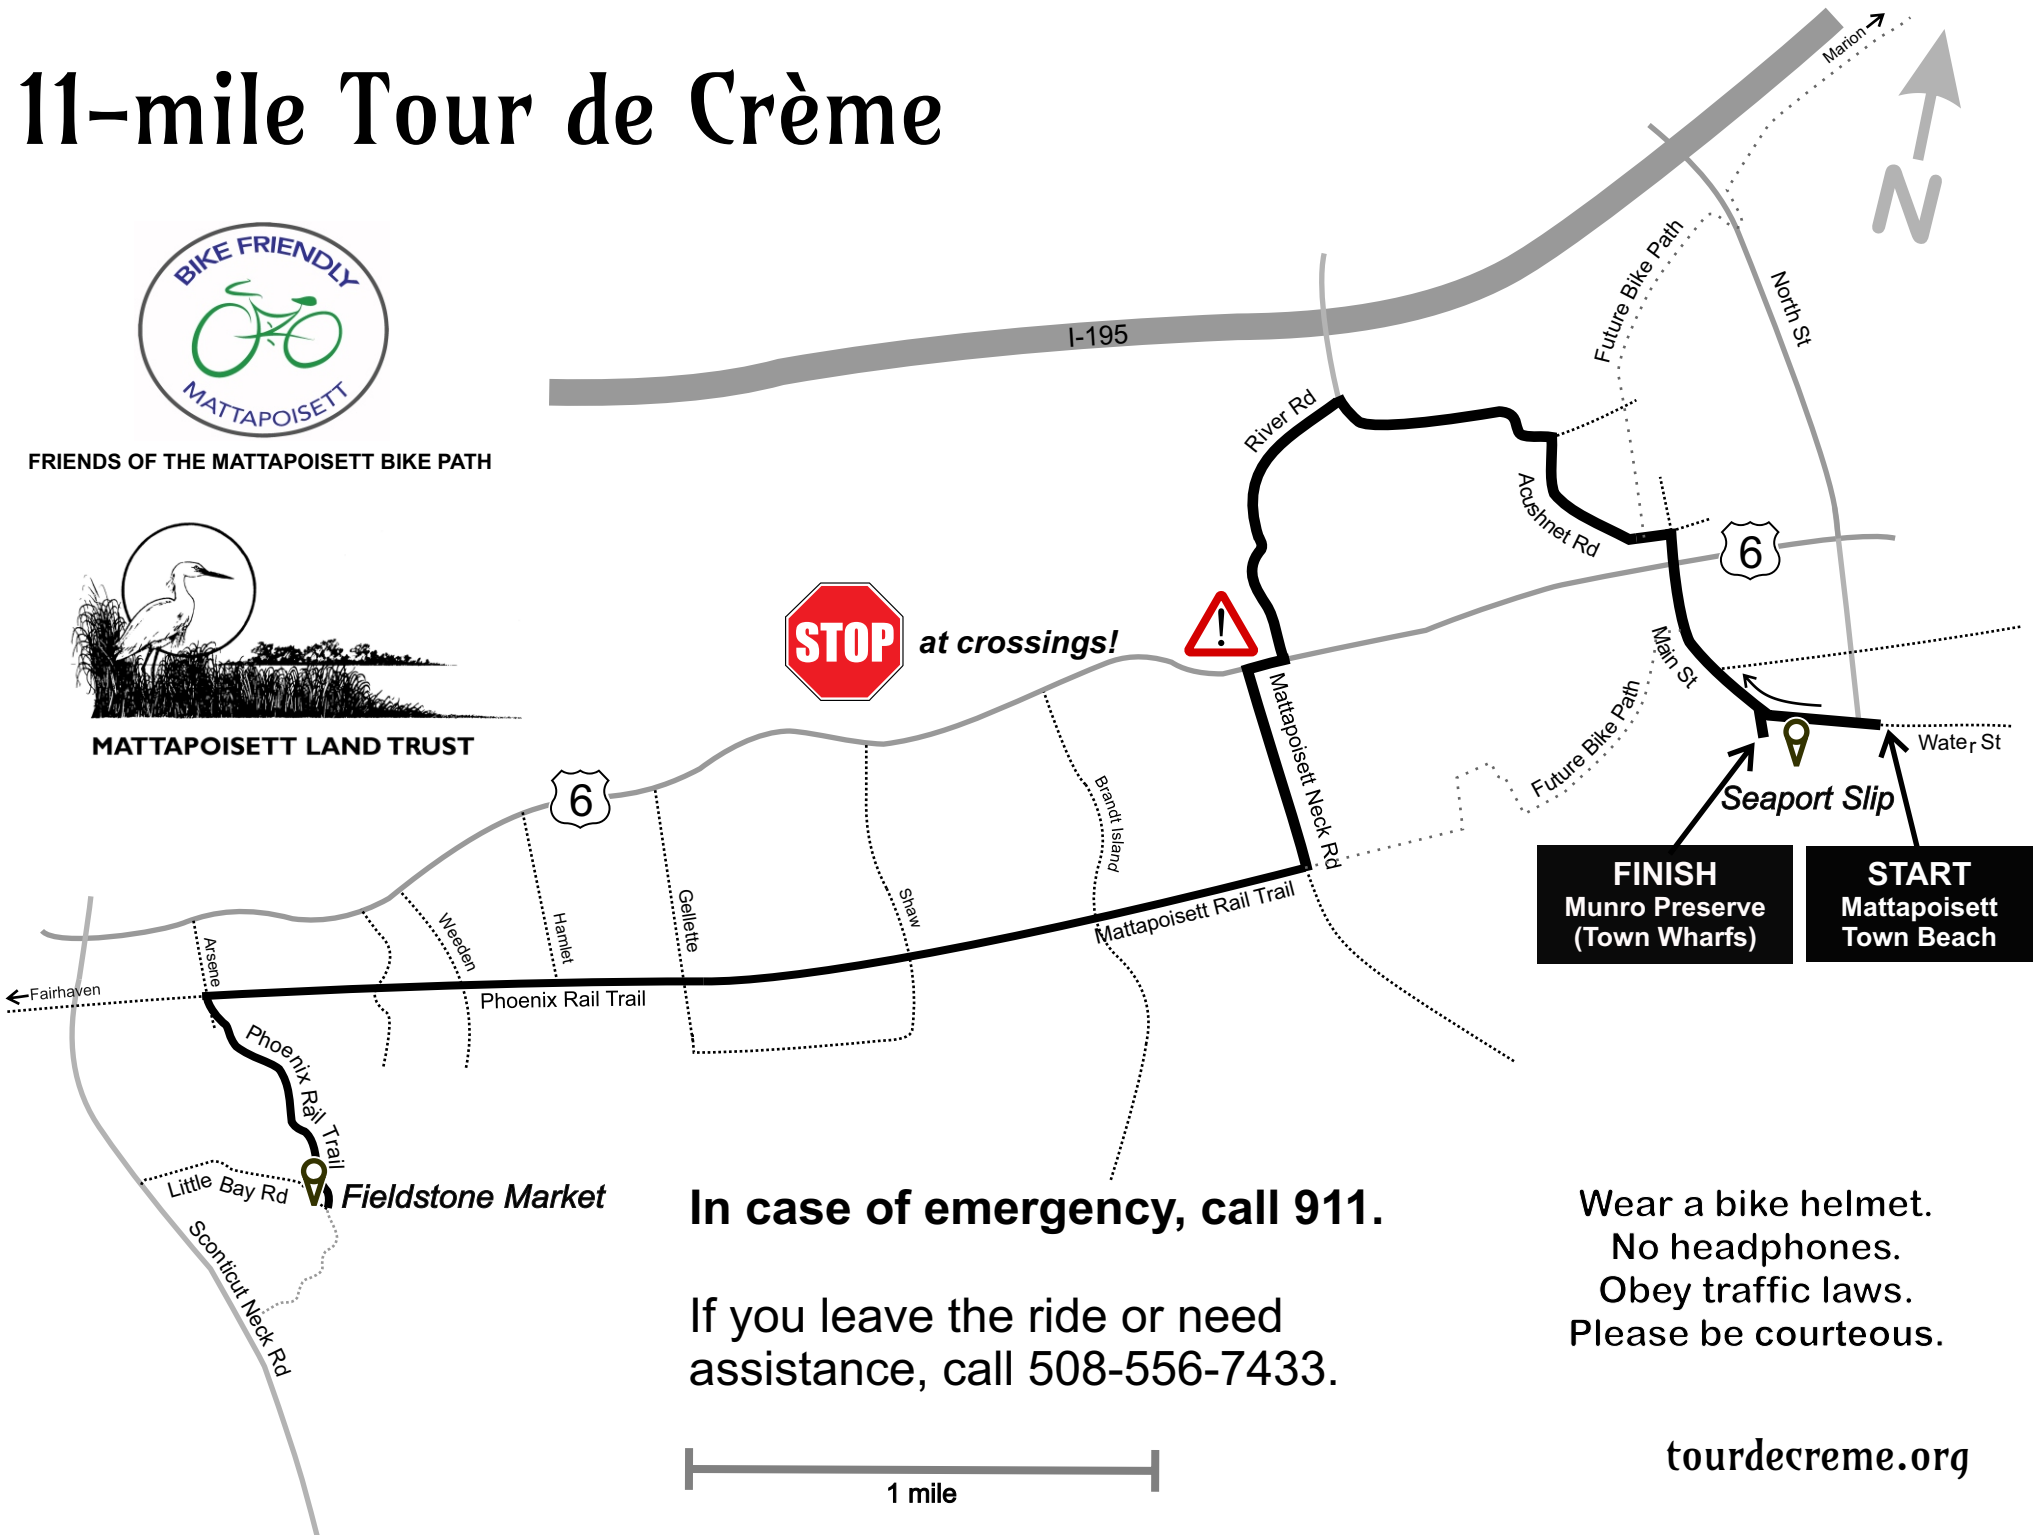

# 11-mile Tour de Crème

FRIENDS OF THE MATTAPOISETT BIKE PATH

MATTAPOISETT LAND TRUST

**In case of emergency, call 911.**

If you leave the ride or need assistance, call 508-556-7433.

<b>FINISH</b> Munro Preserve (Town Wharfs)	<b>START</b> Mattapoissett Town Beach
--	---

Wear a bike helmet.  
No headphones.  
Obey traffic laws.  
Please be courteous.

[tourdecreme.org](http://tourdecreme.org)