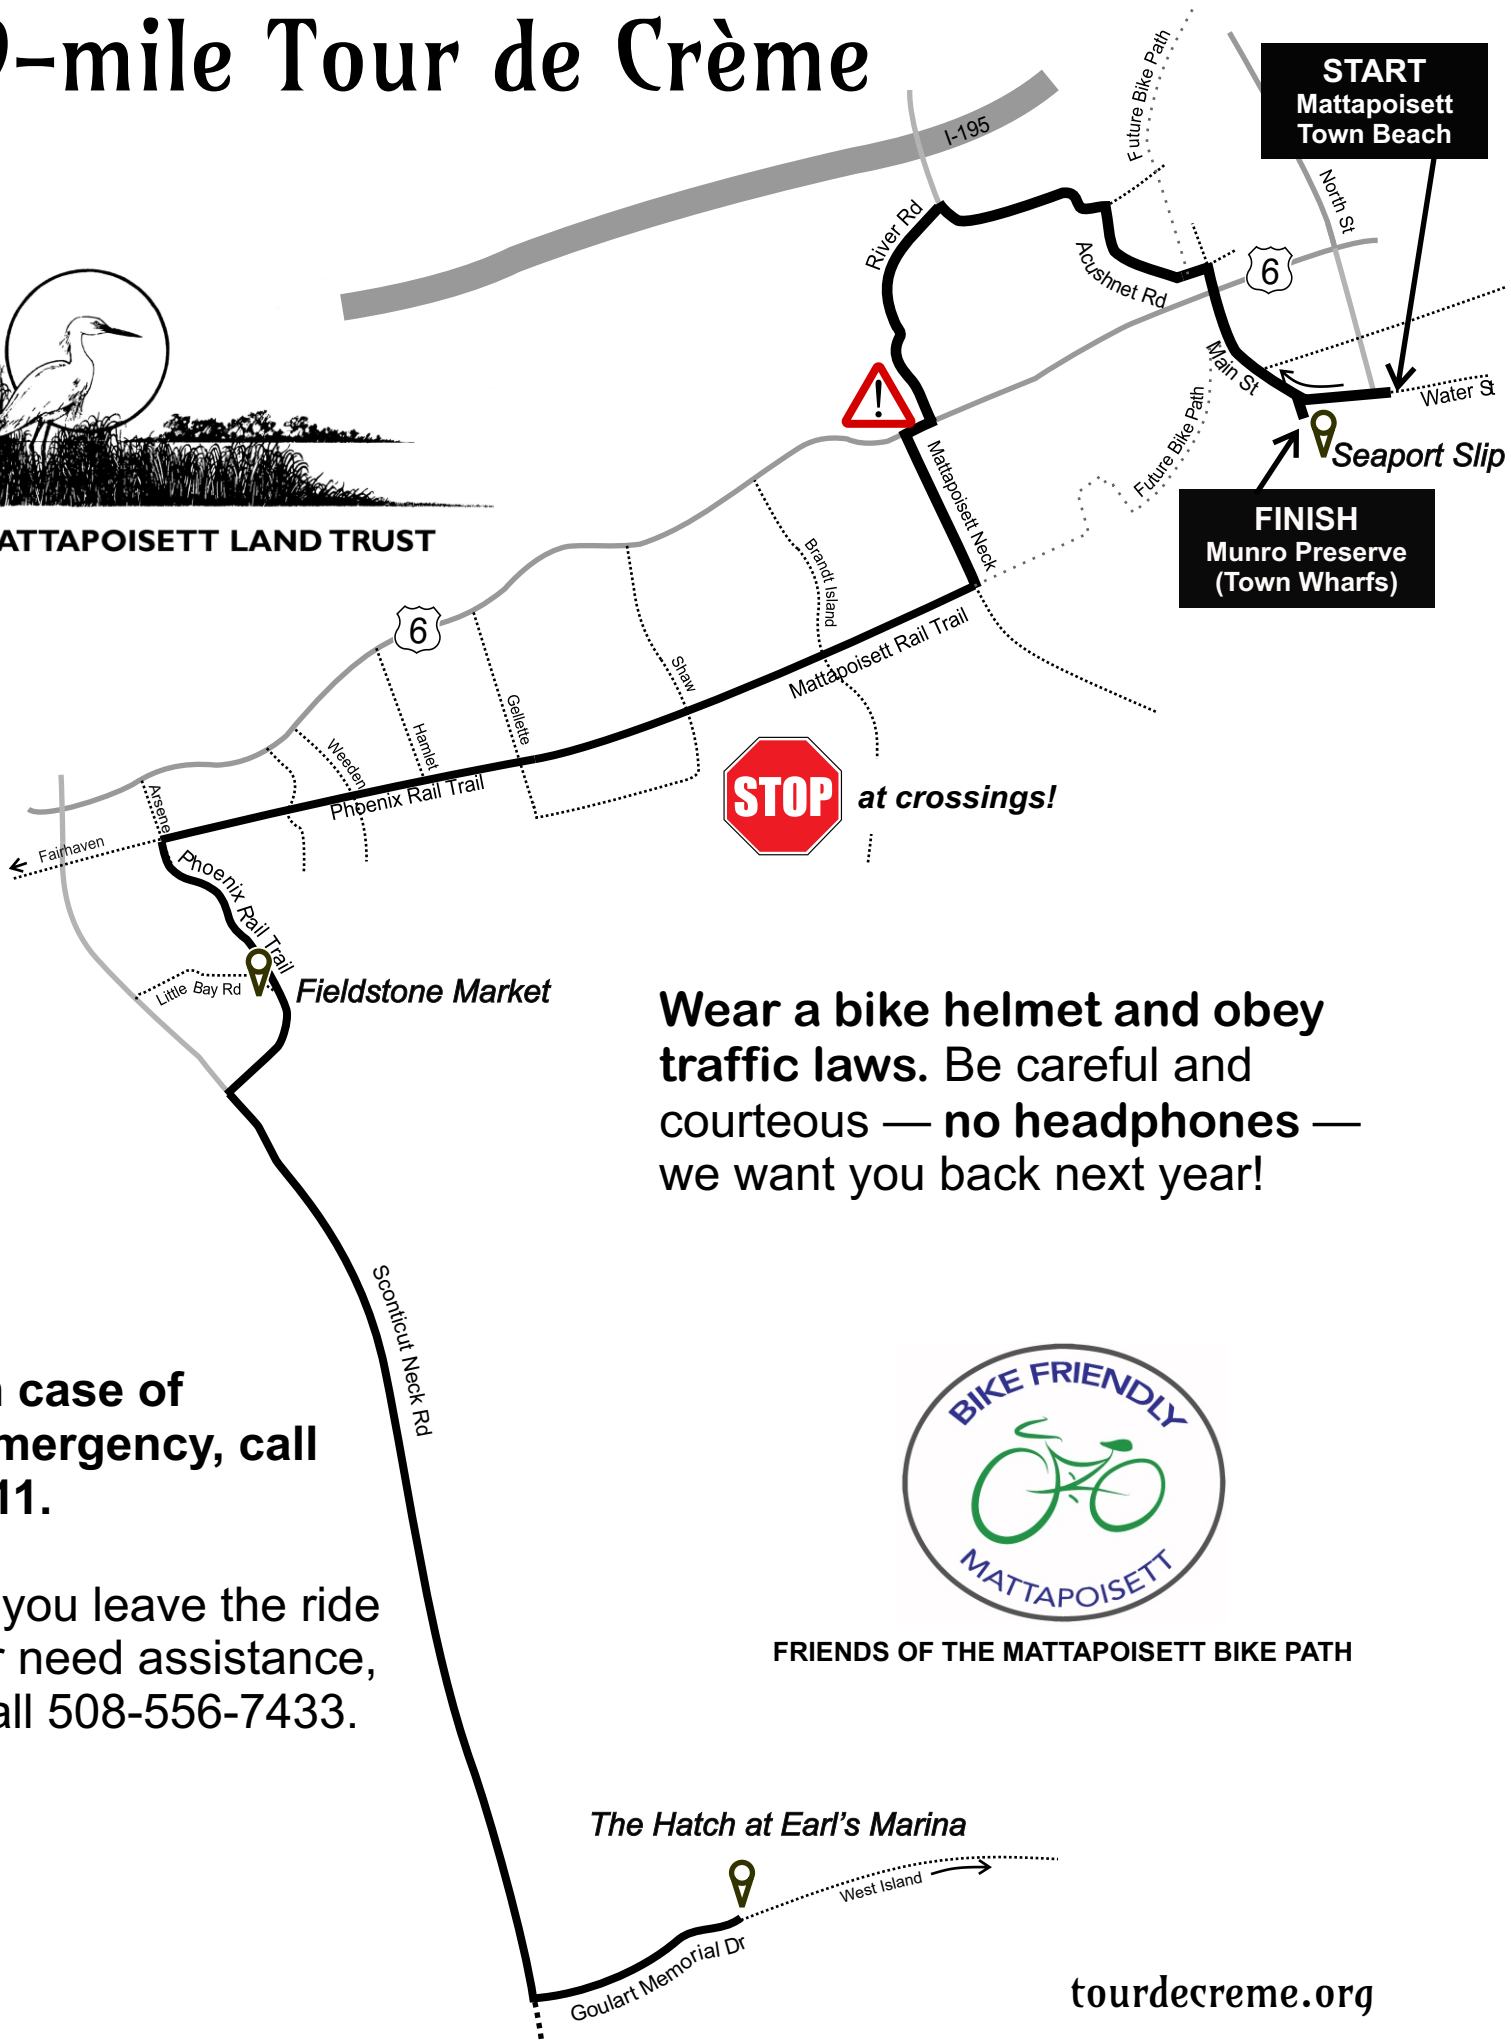

19-mile Tour de Crème

MATTAPOISETT LAND TRUST

START
Mattapoisett
Town Beach

FINISH
Munro Preserve
(Town Wharfs)

STOP at crossings!

Wear a bike helmet and obey traffic laws. Be careful and courteous — no headphones — we want you back next year!

In case of emergency, call 911.

If you leave the ride or need assistance, call 508-556-7433.

FRIENDS OF THE MATTAPOISETT BIKE PATH

The Hatch at Earl's Marina

tourdecreme.org